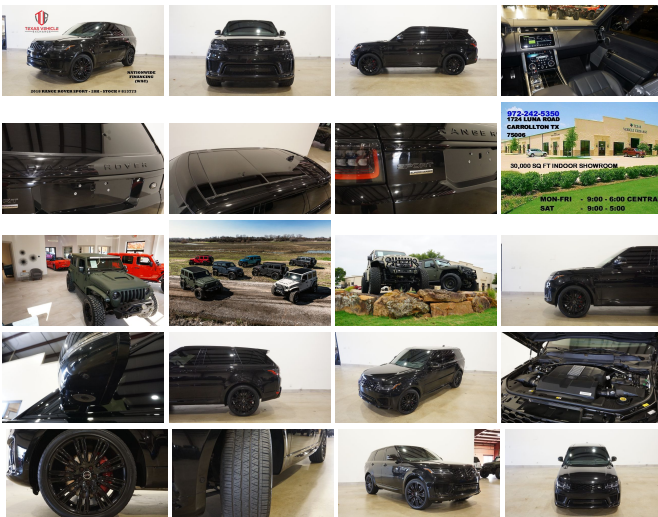

2018 Land Rover Range Rover Sport ROOF,HUD,360 CAM,HTD/COOL LTH,22'S,28K

View this car on our website at tveauto.com/7042872/ebrochure

Our Price **\$80,900**

Specifications:

Year:	2018
VIN:	SALWR2RE0JA813773
Make:	Land Rover
Stock:	813773
Model/Trim:	Range Rover Sport ROOF,HUD,360 CAM,HTD/COOL LTH,22'S,28K
Condition:	Pre-Owned
Body:	SUV
Exterior:	Santorini Black Metallic
Engine:	Engine: 5.0L V8 Supercharged
Interior:	Ebony/Ebony/Ebony/Ebony Leather
Mileage:	28,795
Drivetrain:	4 Wheel Drive
Economy:	City 17 / Highway 22

NATION WIDE FINANCING

SUBMIT CREDIT APP WWW.TVEAUTO.COM

OR CALL 972-242-5350

2018 LAND ROVER RANGE ROVER SPORT, 5.0L SUPERCHARGED V8 ENGINE, AUTOMATIC TRANSMISSION, ONLY 28K, SANTORINI BLACK METALLIC W/BLACK LEATHER INTERIOR, CARFAX REPORTS 2 OWNERS, APPEARS TO BE A NON-SMOKER, PUSH BUTTON START, FRONT & REAR PARK DISTANCE SENSORS, HEAD-UP DISPLAY, PANORAMIC SUNROOF, NAVIGATION, BACK-UP CAMERA, 360 VIEW CAMERAS, POWER WINDOWS, POWER DOOR LOCKS, POWER FOLDING HEATED MIRRORS WITH TURN SIGNALS, BLIND