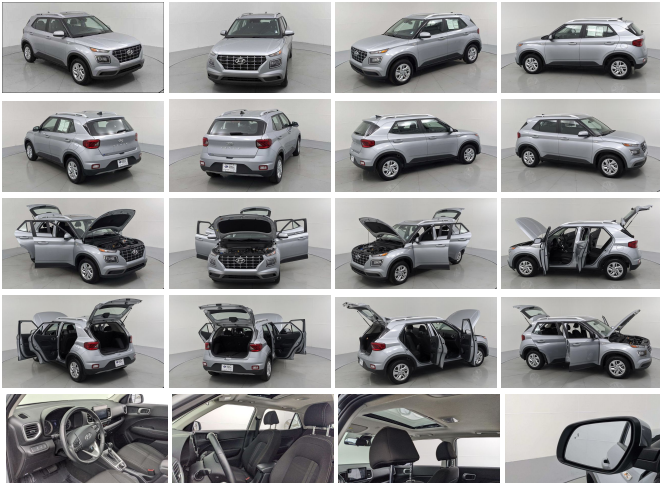

# 2020 Hyundai Venue SEL

View this car on our website at [charlestonautosales.com/7042434/ebrochure](http://charlestonautosales.com/7042434/ebrochure)

Lowest **\$21,992**

CARFAX 1-Owner, Crews Forever, Excellent Condition, ONLY 19,644 Miles! PRICE DROP FROM \$23,916, FUEL EFFICIENT 34 MPG Hwy/30 MPG City! Moonroof, Smart Device Integration, Bluetooth, Lane Keeping Assist, Apple CarPlay, Aluminum Wheels KEY FEATURES INCLUDE Back-Up Camera, iPod/MP3 Input, Bluetooth, Aluminum Wheels, Smart Device Integration, Apple CarPlay, Lane Keeping Assist Rear Spoiler, MP3 Player, Keyless Entry, Remote Trunk Release, Child Safety Locks. OPTION PACKAGES CONVENIENCE PACKAGE: Option Group 02, Power Sunroof, Leather Wrapped Steering Wheel, Sliding Armrest Storage Box, Leather Wrapped Shift Knob, Blind Spot Collision Warning (BCW), rear cross-traffic collision warning (RCCW). Hyundai SEL with Stellar Silver exterior and Gray interior features a 4 Cylinder Engine with 121 HP at 6300 RPM\*. Non-Smoker vehicle, COMES WITH OUR CREWS FOREVER PROTECTION PLAN, CLEAN CARFAX AND ONE OWNER TRADE-IN PRICED TO MOVE Reduced from \$23,916. PURCHASE WITH CONFIDENCE CARFAX 1-Owner Passed our 152-point inspection for safety and reliability. Powertrain Lifetime Limited Warranty. Clean title and includes a free CARFAX Vehicle History Report. VISIT US TODAY You've got a friend in the car business. Pricing analysis performed on 1/22/2022. Horsepower calculations based on trim engine configuration. Fuel economy calculations based on original manufacturer data for trim engine configuration. Please confirm the accuracy of the included equipment by calling us prior to purchase.