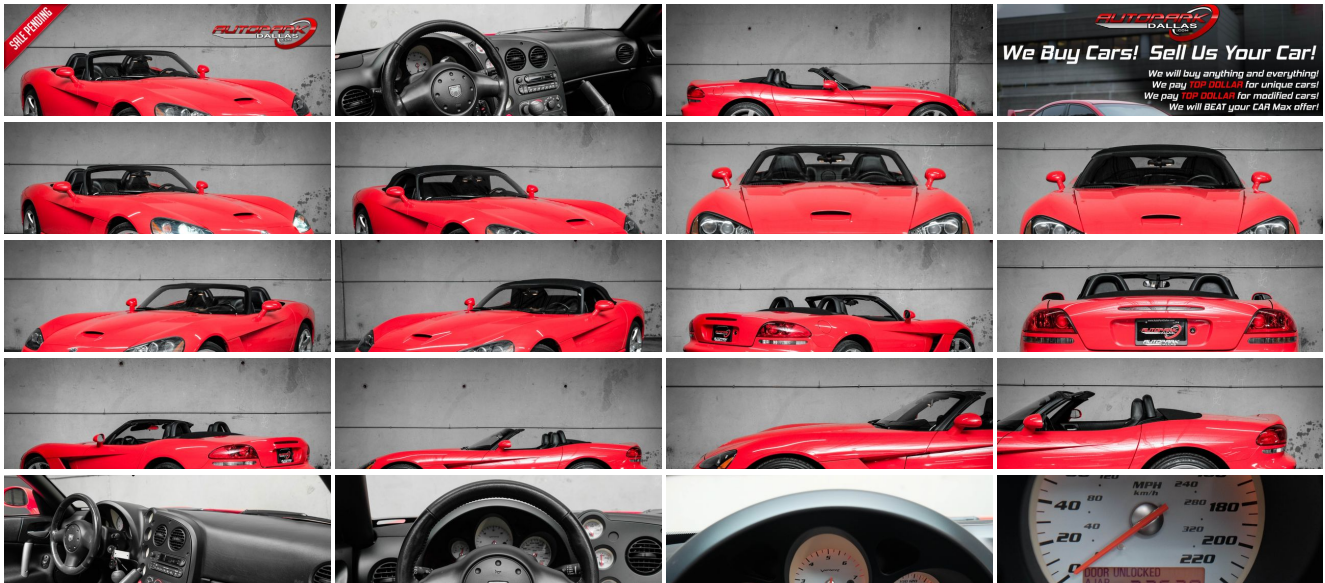

2006 Dodge Viper SRT10

Website Price \$65,995

View this vehicle on our website at autoparkdallas.com

(214) 945-2601

2061 S Stemmons Fwy , Lewisville, TX 75067

- Photos
- Details
- Contact

Specifications:

Year:	2006
VIN:	1B3JZ65Z76V101747
Make:	Dodge
Model/Trim:	Viper SRT10
Condition:	Pre-Owned
Body:	Convertible
Exterior:	Viper Red
Engine:	8.3L SFI V10 ENGINE
Interior:	Black Suede/Leather
Transmission:	6-SPEED MANUAL TRANSMISSION W/OD
Mileage:	27,539
Drivetrain:	Rear Wheel Drive
Economy:	City 12 / Highway 20

Vehicle Description

AutoPark Dallas is thrilled to offer you this Beautiful Viper Red on Black 2006 Dodge Viper SRT-10 for sale! The Insanity of the Viper is a wonderful piece of Dodge history that can be widely appreciated as a sports car that demonstrated how aggressive a V10 can be. Stock alone they pushed an astonishing 510hp with 535lb of torque that could easily burn rubber! Our beautifully specimen here at APD holds true to the Viper roots, handled with care, and the overall amazing condition for the age! If you're searching for a fun weekend warrior or a great show car, then look no further than our Dodge Viper parked here in our indoor 16,000 Sq Ft Showroom located in Dallas , Texas amongst our inventory of 100+ other Performance / Modified and Luxury cars!

2006 Dodge Viper SRT-10

* Clean CarFax !*

* LOW MILEAGE !*

* 2 Set of Keys !*

Viper Red Exterior

Black Soft-Top Convertible

Black Leather / Suede Interior

* K&N Cold-Air Intake System *

Option Packages

Factory Installed Packages

8.3L SFI V10 ENGINE

6-SPEED MANUAL TRANSMISSION W/OD

18" X 10.0" FRONT & 19" X 13.0" REAR POLISHED ALUMINUM
5-SPOKE WHEELS

\$700

21A CUSTOMER PREFERRED ORDER SELECTION PKG
-inc: 8.3L V10 engine, 6-speed manual trans