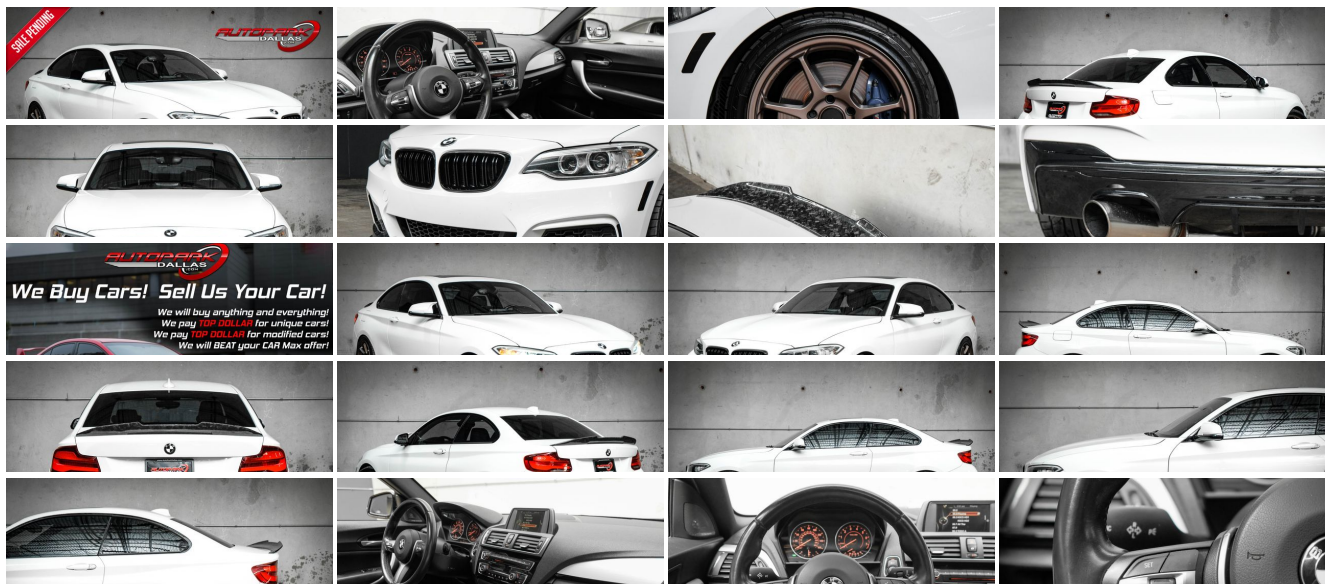

2016 BMW M235i PURE TURBO w/ MODS!

Website Price \$36,995

View this vehicle on our website at autoparkdallas.com

(214) 945-2601

2061 S Stemmons Fwy , Lewisville, TX 75067

- Photos
- Details
- Contact

Specifications:

Year:	2016
VIN:	WBA1J7C59GV290251
Make:	BMW
Model/Trim:	M235i PURE TURBO w/ MODS!
Condition:	Pre-Owned
Body:	Coupe
Exterior:	Alpine White
Engine:	Engine: 3.0L TwinPower Turbo Inline 6-Cylinder 24V
Interior:	Black Leatherette
Transmission:	TRANSMISSION: 6-SPEED MANUAL
Mileage:	54,112
Drivetrain:	Rear Wheel Drive
Economy:	City 19 / Highway 28

Vehicle Description

AutoPark Dallas is excited to offer you this Pure Stage 2 Turbo 2016 BMW M235i 6-Speed for sale! BMW Performance has once again blessed us gear-heads with another amazing piece of automotive machinery, the M235i is their definition of the perfect sport coupe and they aren't wrong. These beauties corners with ease, powered by a Pure Stage 2 Turbo that pushes 500whp, and provides comfort that is far beyond a sport coupe! Our M235i here at APD, comes in the always favored Alpine White and equipped with a few of the essential goodies from factory that all just wrapped up nicely as you daily drive or cruise this work of BMW art! Don't hesitate to swing by and check out what BMW claims as perfect with this M235i parked in our indoor 16,000 Sq Ft Showroom located in Addison, Tx. amongst our inventory of 100+ other Unique / Modified and Luxury Vehicles!

Option Packages

Factory Installed Packages

TRANSMISSION: 6-SPEED MANUAL

BRUSHED ALUMINUM TRIM W/HIGH-GLOSS BLACK ACCENT

HARMAN/KARDON PREMIUM SOUND SYSTEM

-inc: vehicle-specific equalization and powerful 600-watt amplifier, 16-speaker system includes 6 tweeters, 4 midrange speakers located in door panels and 2 midrange speakers located under the rear shelf space, 2 bass speakers located under the front seats, 1 midrange center channel speaker and 1 tweeter located in the instrument cluster **\$875**