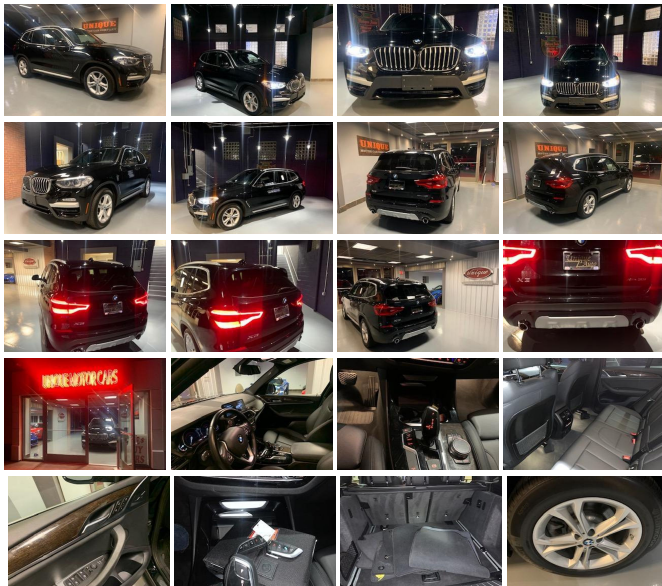

2018 BMW X3 xDrive30i

View this car on our website at uniquemotorcarsonline.com/7041908/ebrochure

Our Price **\$40,900**

Specifications:

Year:	2018
VIN:	5UXTR9C59JLD66989
Make:	BMW
Stock:	X66989
Model/Trim:	X3 xDrive30i
Condition:	Pre-Owned
Body:	SUV
Exterior:	Jet Black
Engine:	Engine: 2.0L TwinPower Turbo In-Line 4-Cylinder
Interior:	Black Leatherette
Mileage:	27,641
Drivetrain:	All Wheel Drive
Economy:	City 22 / Highway 29

2018 BMW X3 xDrive 30i Jet black with the black leather interior. option packages include XLine featuring Satin aluminum exterior trim; Convenience package featuring panoramic roof, lumbar support, Sirius radio, and comfort access keyless entry; other options include adaptive cruise control, backup camera, blind spot monitor, bluetooth connection, climate control, cross traffic alert, LED fog lamps, LED headlamps, hands free power liftgate, heated power front seats, keyless start, lane departure warning, navigation system, rain sensing delay wipers, smart device integration, and many other BMW amenities. Call or email for more information. Visit us on the web at www.UniqueMotorCarsonline.com