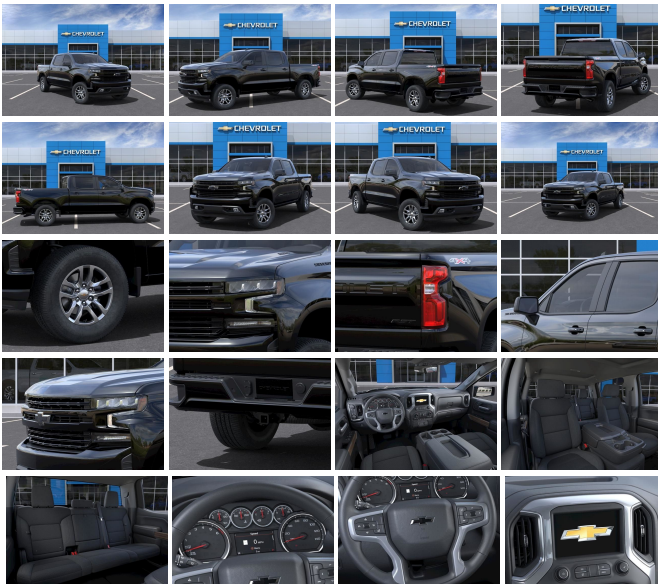

2022 Chevrolet Silverado 1500 RST Black 3.0L I6 4WD 10-Speed Automatic

10-Speed Automatic, 4WD, Black Cloth, 10-Way Power Driver Seat w/Lumbar, 12-Volt Rear Auxiliary Power Outlet, 2 USB Ports (First Row), 4.2" Diagonal Color Display Driver Info Center, 6-Speaker Audio System, Air Conditioning, All-Star Edition, Apple CarPlay/Android Auto, Auto-Locking Rear Differential, Automatic temperature control, Black Name Plates (LPO), Bluetooth?? For Phone, Body Color Grille, Brake assist, Chevrolet Connected Access Capable, Cloth Rear Seat w/Storage Package, Color-Keyed Carpeting Floor Covering, Convenience Package, Dark Essentials Package (LPO), Deep-Tinted Glass, Dual-Zone Automatic Climate Control, Electric Rear-Window Defogger, Electronic Cruise Control, Electronic Stability Control, EZ Lift Power Lock & Release Tailgate, Front dual zone A/C, Front Frame-Mounted Black Recovery Hooks, Front LED Fog Lamps, Front Rubberized Vinyl Floor Mats, Fully automatic headlights, High Gloss Black Mirror Caps, Hitch Guidance, Keyless Open & Start, Leather Wrapped Steering Wheel, LED Cargo Area Lighting, Manual Tilt/Telescoping Steering Column, OnStar & Chevrolet Connected Services Capable, Power Door Locks, Power driver seat, Power Front Windows w/Driver Express Up/Down, Power Front Windows w/Passenger Express Down, Power Rear Windows w/Express Down, Power steering, Power windows, Preferred Equipment Group 1SP, Radio: Chevrolet Infotainment 3 System, Rear 60/40 Folding Bench Seat (Folds Up), Rear Dual USB Charging-Only Ports, Rear Rubberized-Vinyl Floor Mats, Rear Vision Camera, Rear window defroster, Remote keyless entry, Remote Vehicle Starter System,