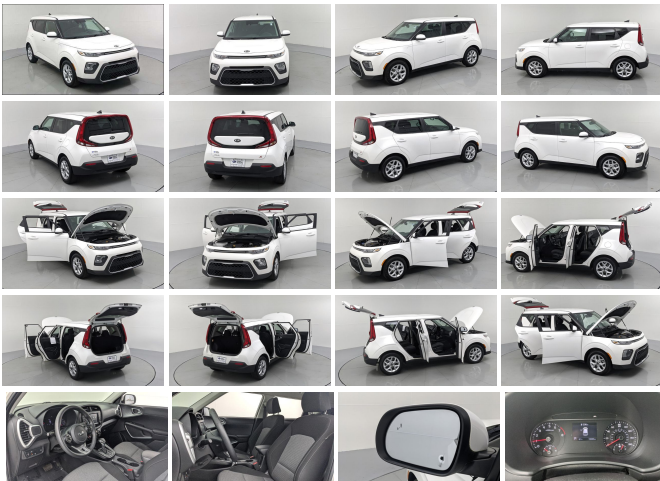

2020 Kia Soul S

View this car on our website at charlestonautosales.com/7041563/ebrochure

Lowest **\$21,460**

Specifications:

Year:	2020
VIN:	KNDJ23AU6L7052553
Make:	Kia
Stock:	413489A
Model/Trim:	Soul S
Condition:	Pre-Owned
Body:	Sedan
Exterior:	Snow White Pearl
Engine:	Engine: 2.0L 4-Cyl DOHC D-CVVT MPI - inc: idle stop & go,
Interior:	Black Cloth
Mileage:	19,982
Economy:	City 29 / Highway 35

CARFAX 1-Owner, Excellent Condition, Crews Forever, LOW MILES - 19,982! REDUCED FROM \$22,990!, FUEL EFFICIENT 35 MPG Hwy/29 MPG City! Smart Device Integration, Bluetooth, Apple CarPlay, Blind Spot Monitor, Lane Keeping Assist, Alloy Wheels KEY FEATURES INCLUDE Back-Up Camera, iPod/MP3 Input, Bluetooth, Aluminum Wheels, Smart Device Integration, Apple CarPlay, Lane Keeping Assist, Blind Spot Monitor. MP3 Player, Keyless Entry, Privacy Glass, Child Safety Locks, Steering Wheel Controls. OPTION PACKAGES EC MIRROR W/COMPASS HOMELINK. Kia S with Snow White Pearl exterior and Black interior features a 4 Cylinder Engine with 147 HP at 6200 RPM*. Serviced here, Non-Smoker vehicle, COMES WITH OUR CREWS FOREVER PROTECTION PLAN, CLEAN CARFAX AND ONE OWNER TRADE-IN EXCELLENCE VALUE Reduced from \$22,990. BUY WITH CONFIDENCE CARFAX 1-Owner Passed our 152-point inspection for safety and reliability. Powertrain Lifetime Limited Warranty. Clean title and includes a free CARFAX Vehicle History Report. BUY FROM AN AWARD WINNING DEALER You've got a friend in the car business. Pricing analysis performed on 1/22/2022. Horsepower calculations based on trim engine configuration. Fuel economy calculations based on original manufacturer data for trim engine configuration. Please confirm the accuracy of the included equipment by calling us prior to purchase.