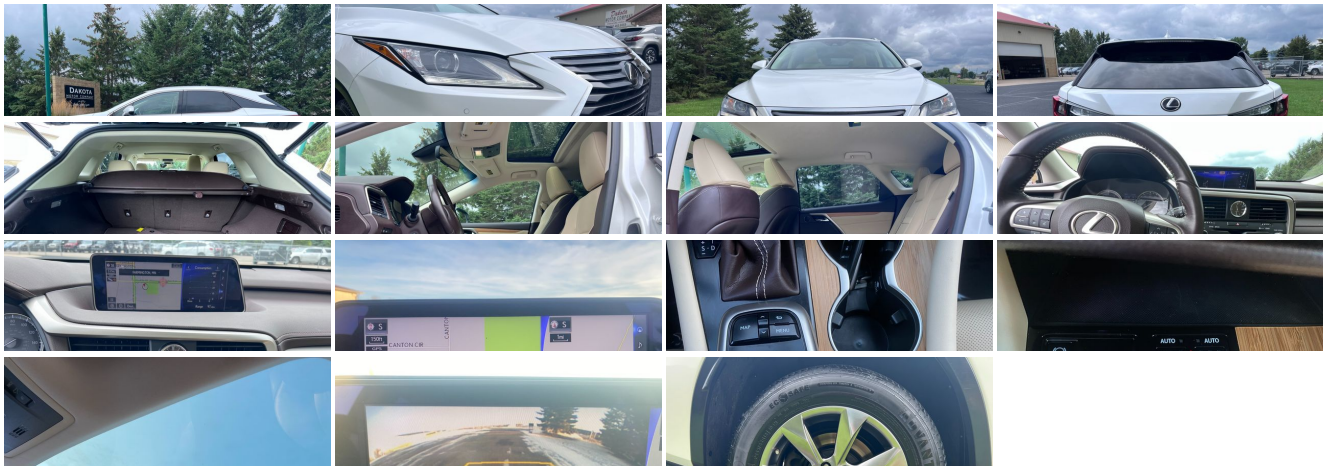

## Specifications:

<b>Year:</b>	2019
<b>VIN:</b>	JTJBMCA4K2040757
<b>Make:</b>	Lexus
<b>Model/Trim:</b>	RX 350
<b>Condition:</b>	Pre-Owned
<b>Body:</b>	SUV
<b>Exterior:</b>	Eminent White Pearl
<b>Engine:</b>	Engine: 3.5L V6 DOHC 24-Valve VVT-i
<b>Interior:</b>	Tan Leather
<b>Mileage:</b>	47,496
<b>Drivetrain:</b>	All Wheel Drive
<b>Economy:</b>	City 19 / Highway 26

## Vehicle Description

LEATHER!!MOONROOF!!LOW MILES!! LOW PRICE!!ALL WHEEL DRIVE!!NAVIGATION!!BACK UP CAM!!CALL 651-460-6655

Check out our full line of inventory at [DAKOTAMOTOR.COM](http://DAKOTAMOTOR.COM)

and Electric Parking Brake

- Automatic Full-Time All-Wheel- Double Wishbone Rear Suspension w/Coil Springs
- Electric Power-Assist Speed-Sensing Steering- Engine: 3.5L V6 DOHC 24-Valve VVT-i
- Front And Rear Anti-Roll Bars- GVWR: 5,864 lbs- Gas-Pressurized Shock Absorbers
- Permanent Locking Hubs
- Quasi-Dual Stainless Steel Exhaust w/Chrome Tailpipe Finisher
- Strut Front Suspension w/Coil Springs- Trailer Wiring Harness