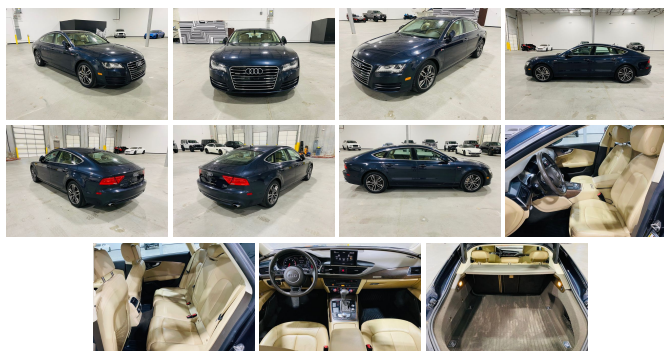

2015 Audi A7 3.0 Premium Plus

View this car on our website at texaseliteexotics.com/7040853/ebrochure

Our Price **\$22,995**

Specifications:

Year:	2015
VIN:	WAUWGAF1FN004628
Make:	Audi
Model/Trim:	A7 3.0 Premium Plus
Condition:	Pre-Owned
Body:	Sedan
Exterior:	Moonlight Blue Metallic
Engine:	Engine: 3.0L TFSI V6 Supercharged -inc: Aluminum alloy
Interior:	Velvet Beige/Dark Carpet Leather
Mileage:	65,479
Drivetrain:	All Wheel Drive
Economy:	City 18 / Highway 28

Insurance Theft Recovery! Save Thousands! Loaded Audi A7!

2015 Audi A7 3.0 Premium Plus

Texas Elite Exotics - 2816829826 - View this car on our website at texaseliteexotics.com/7040853/ebrochure

Our Location :

Exterior

- Body-Colored Front Bumper
- Body-Colored Power Heated Auto Dimming Side Mirrors w/Power Folding and Turn Signal Indicator
- Body-Colored Rear Bumper- Chrome Door Handles- Chrome Grille
- Chrome Side Windows Trim and Black Front Windshield Trim - Clearcoat Paint
- Compact Spare Tire Mounted Inside Under Cargo
- Express Open/Close Sliding And Tilting Glass 1st Row Sunroof w/Sunshade
- Fixed Rear Window w/Defroster- Front And Rear Fog Lamps
- Front Windshield -inc: Sun Visor Strip- Galvanized Steel/Aluminum Panels
- LED Brakelights- Light Tinted Glass- Perimeter/Approach Lights
- Power Liftgate Rear Cargo Access- Power Spoiler
- Programmable Projector Beam High Intensity Low/High Beam Daytime Running Auto-Leveling Headlamps w/Delay-Off
- Speed Sensitive Rain Detecting Variable Intermittent Wipers w/Heated Jets
- Steel Spare Wheel- Tailgate/Rear Door Lock Included w/Power Door Locks
- Tires: P255/40R19 AS- Wheels w/Silver Accents- Wheels: 19" x 8.5" 10-Spoke