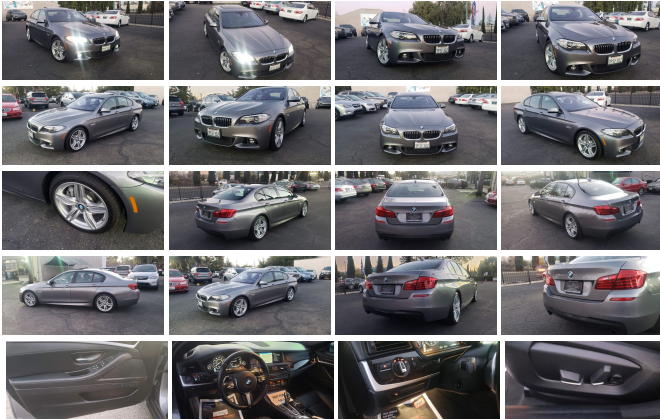

prestige-pre-owned.com
408-379-2277
3293 S Winchester Blvd
Campbell, CA 95008

Prestige Pre-owned

2016 BMW 535i

Prestige Sales Department 408-379-2277

View this car on our website at prestige-pre-owned.com/7040699/ebrochure

Our Price **\$28,477**

Specifications:

Year:	2016
VIN:	WBA5B1C56GG130182
Make:	BMW
Stock:	A3190T
Model/Trim:	535i
Condition:	Pre-Owned
Body:	Sedan
Exterior:	Space Gray Metallic
Engine:	Engine: 3.0L DOHC 24V I6 w/TwinPower Turbo -inc: piezo direct fuel injection, Valvetronic and Double-VANOS steplessly variable valve timing
Interior:	Black Leather
Mileage:	62,956
Drivetrain:	Rear Wheel Drive
Economy:	City 20 / Highway 31

2016 BMW 535i *M* SPORT SEDAN *TWIN TURBO*---(**SUPER LOW 62K MILES**)---*8-SPEED STEPTRONIC AUTOMATIC TRANSMISSION---CALIFORNIA CAR--PREVIOUS BMW CPO VEHICLE--(**STILL SMELLS FRESH**)---PERFECT CLEAN2 OWNER CARFAX HISTORY REPORT---NO ACCIDENTS---NON SMOKER---VERY WELL KEPT & MAINTAINED--ABSOLUTELY **PRISTINE** AND LOADED WITH OPTIONS:

VERY ATTRACTIVE (**SPACE GRAY METALLIC EXTERIOR**)--- ON (**BLACK LEATHER INTERIOR**)---SMOG-SAFETY INSPECTION IS COMPLETED-READY FOR DELIVERY---IT DRIVES GREAT---NO ISSUES WHATSOEVER---NOT TO BE MISSED WITH THOSE SUPER LOW MILES---TRULY AWESOME CAR! ABSOLUTELY *PRISTINE CONDITION* ALL WAY AROUND.