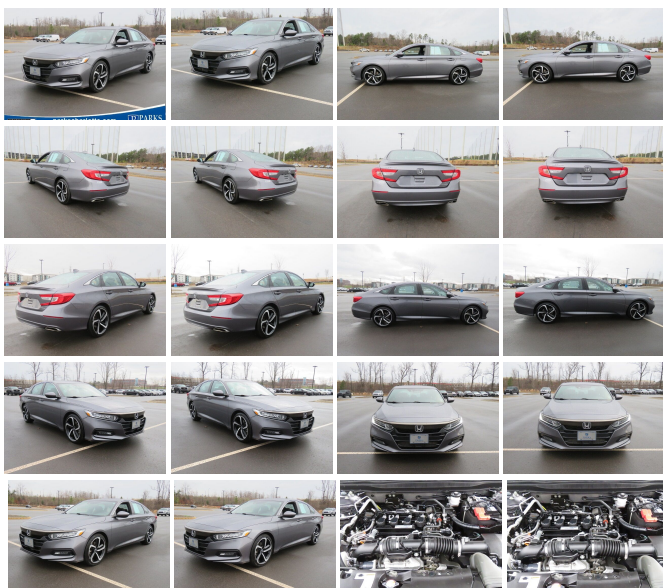

Awards:

* JD Power Automotive Performance, Execution and Layout (APEAL) Study * ALG Residual Value Awards, Residual Value Awards * NACTOY 2018 North American Car of the Year * 2018 KBB.com 10 Most Awarded Brands * 2018 KBB.com Brand Image Awards Kelley Blue Book Brand Image Awards are based on the Brand Watch(tm) study from Kelley Blue Book Market Intelligence. Award calculated among non-luxury shoppers. For more information, visit www.kbb.com. Kelley Blue Book is a registered trademark of Kelley Blue Book Co., Inc.