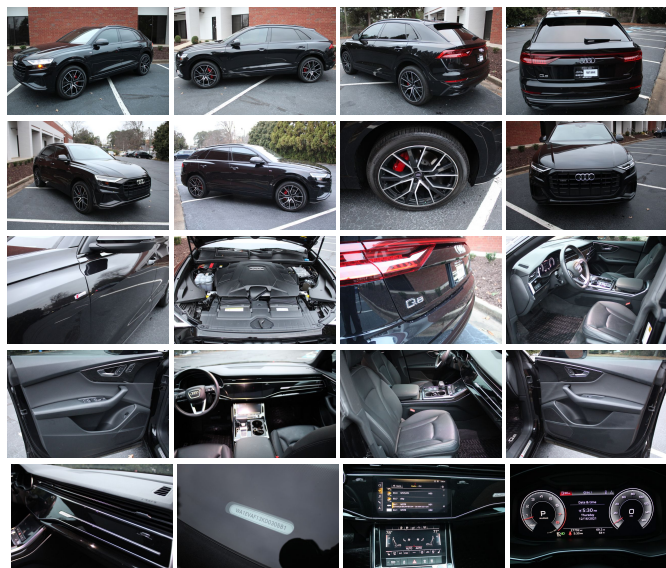

### Specifications:

<b>Year:</b>	2019
<b>VIN:</b>	WA1EVAF13KD030581
<b>Make:</b>	Audi
<b>Model/Trim:</b>	Q8 Premium Plus
<b>Condition:</b>	Pre-Owned
<b>Body:</b>	SUV
<b>Exterior:</b>	Black
<b>Interior:</b>	Black Leather
<b>Mileage:</b>	27,792
<b>Drivetrain:</b>	All Wheel Drive
<b>Economy:</b>	City 17 / Highway 22