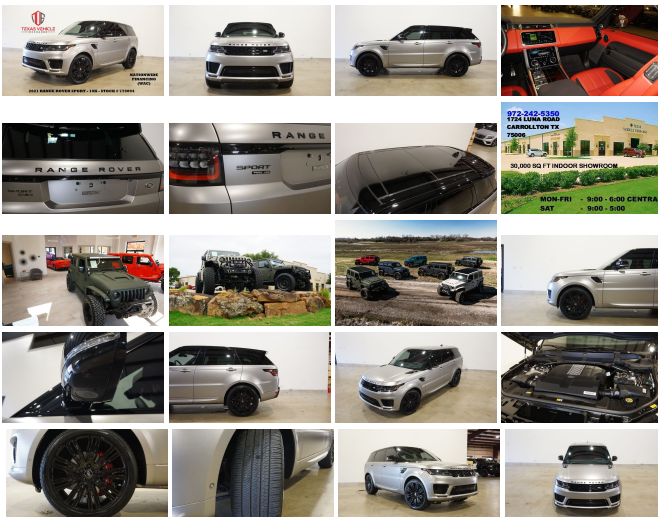

# 2021 Land Rover Range Rover Sport HSE Dynamic ROOF,HUD,360 CAM,22'S,10K

View this car on our website at [tveauto.com/7038965/ebrochure](https://tveauto.com/7038965/ebrochure)

Our Price **\$102,900**

## Specifications:

<b>Year:</b>	2021
<b>VIN:</b>	SALWR2SE3MA779844
<b>Make:</b>	Land Rover
<b>Stock:</b>	779844
<b>Model/Trim:</b>	Range Rover Sport HSE Dynamic ROOF,HUD,360 CAM,22'S,10K
<b>Condition:</b>	Pre-Owned
<b>Body:</b>	SUV
<b>Exterior:</b>	Gray
<b>Engine:</b>	Engine: 5.0L Supercharged V8 P525 -inc: intelligent stop/start
<b>Interior:</b>	Pimento/Eb/Eb/Pim/Ebony Leather
<b>Mileage:</b>	10,769
<b>Drivetrain:</b>	4 Wheel Drive
<b>Economy:</b>	City 17 / Highway 22

NATION WIDE FINANCING

SUBMIT CREDIT APP [WWW.TVEAUTO.COM](https://www.tveauto.com)

OR CALL 972-242-5350

2021 LAND ROVER RANGE ROVER SPORT HSE DYNAMIC, 5.0L SUPERCHARGED V8 ENGINE, AUTOMATIC TRANSMISSION, ONLY 10K, SVO PREMIUM PALETTE GRAY IN SATIN FINISH W/PIMENTO/EBONY LEATHER INTERIOR, CARFAX REPORTS 1 OWNER NO ACCIDENTS, NON-SMOKER, PUSH BUTTON START, FRONT & REAR PARK DISTANCE SENSORS, HEAD-UP DISPLAY, PANORAMIC SUNROOF, NAVIGATION, BACK-UP CAMERA, 360 VIEW CAMERAS, SOFT CLOSE DOORS, POWER