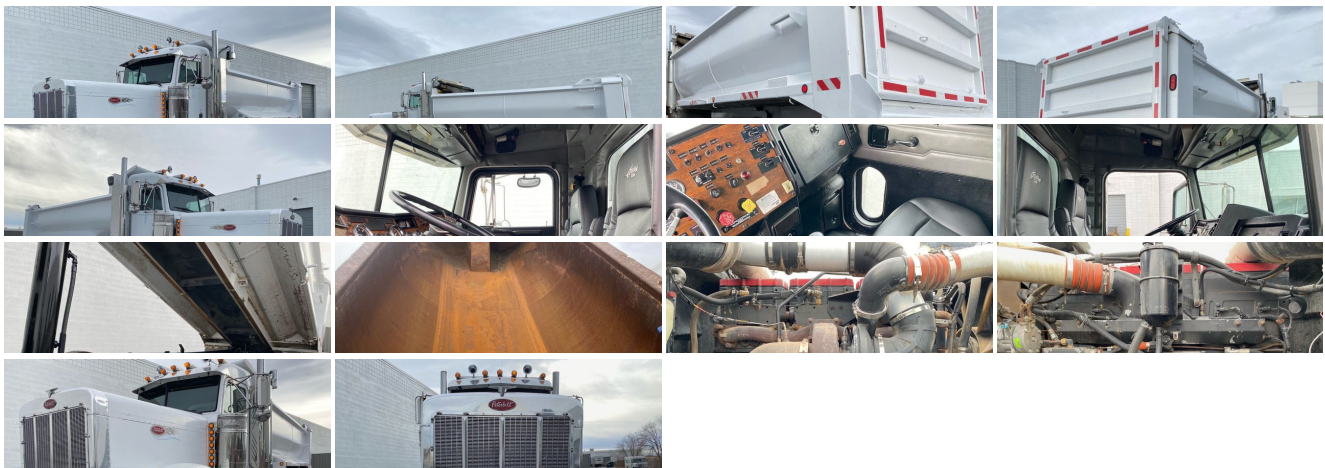

1999 Peterbilt 379 EXHD

Our Price $0

View this vehicle on our website at bigcityrigs.com

[801-889-0714](tel:801-889-0714)

1090 S Pioneer Rd, Salt Lake City, UT 84104

Photos

Details

Contact