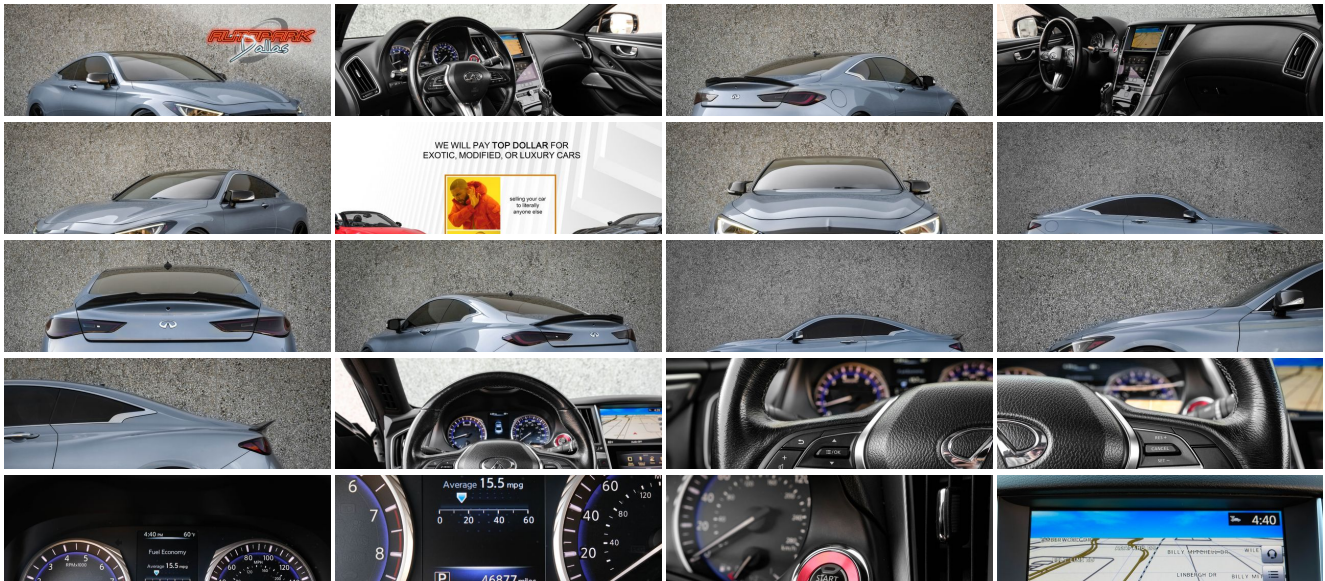

2017 INFINITI Q60 3.0t Premium w/ MODS

Website Price $33,995

View this vehicle on our website at autoparkdallas.com

(214) 945-2601

2061 S Stemmons Fwy , Lewisville, TX 75067

- Photos
- Details
- Contact