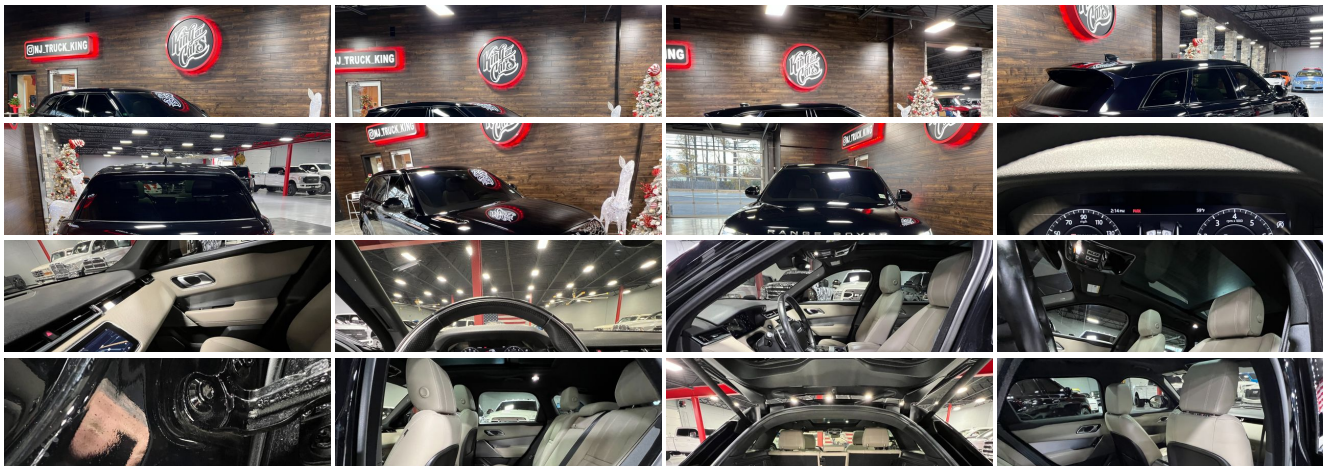

2018 RANGE ROVER VELAR R DYNAMIC AWD SUV LOADED LOW MILES LAND ROVER MINT

Our Price $63,900

View this vehicle on our website at njtruckking.com

King of Cars and Trucks

856-693-3181

1229 Broadway , Westville, New Jersey 08093

Photos

Details

Contact