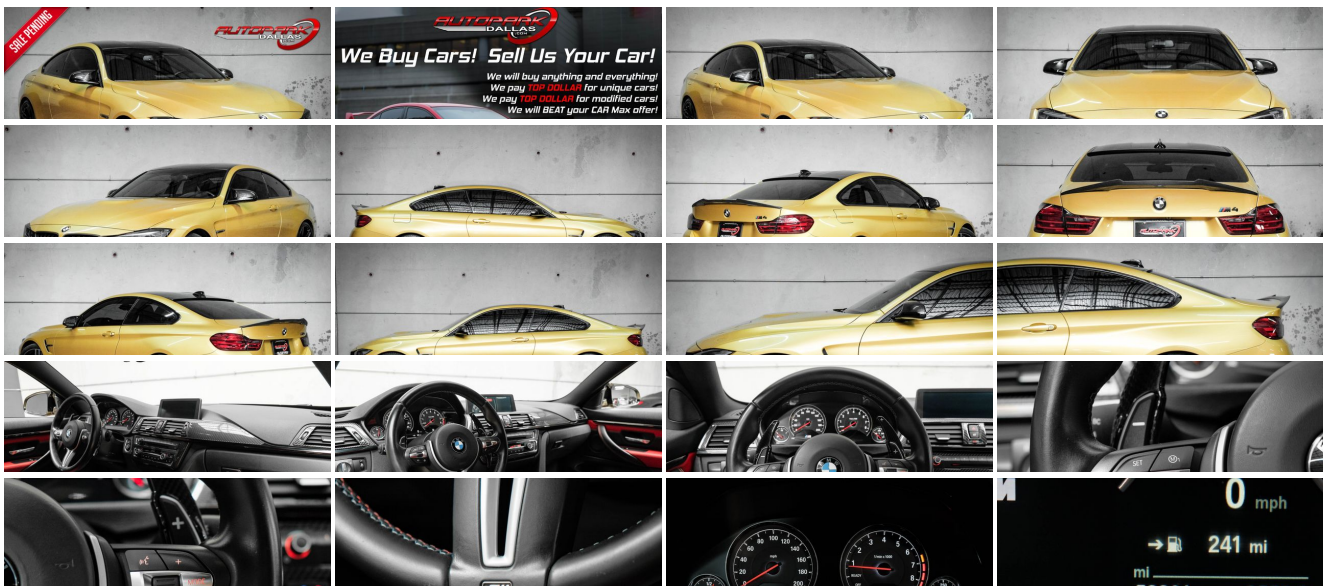

2015 BMW M4

Website Price \$50,995

View this vehicle on our website at autoparkdallas.com

(214) 945-2601

2061 S Stemmons Fwy , Lewisville, TX 75067

- Photos
- Details
- Contact

Specifications:

Year:	2015
VIN:	WBS3R9C50FK330872
Make:	BMW
Model/Trim:	M4
Condition:	Pre-Owned
Body:	Coupe
Exterior:	Austin Yellow Metallic
Engine:	Engine: 3.0L Inline 6-Cylinder M TwinPower Turbo
Interior:	Sakhir Orange/Black Leather
Transmission:	TRANSMISSION: 7-SPEED M-DOUBLE CLUTCH
Mileage:	53,361
Drivetrain:	Rear Wheel Drive
Economy:	City 17 / Highway 24

Vehicle Description

AutoPark Dallas is thrilled to offer you this Beautiful 2015 BMW M4 with **RARE** Carbon Ceramic Brake Package for sale! The BMW enjoys a well-deserved reputation for bundling outstanding driving dynamics, excellent quality and undeniable prestige into gorgeous piece of metal. There is no denying that everybody knows the signature look of a BMW, but with the M-Series its a whole other level! Our M4 that we have here at APD comes in the most eye catching color: **Austin Yellow Metallic**, has the **RARE** Carbon Ceramic Brake package, and just a sick piece of BMW machinery!!! DO! NOT! HESITATE!!! To stop by our indoor showroom to check out this masterpiece of an M4 parked here amongst our 100+ other Unique / Modified and Luxury vehicles in our indoor 16,000 Sq Ft Showroom located in Dallas , Texas !