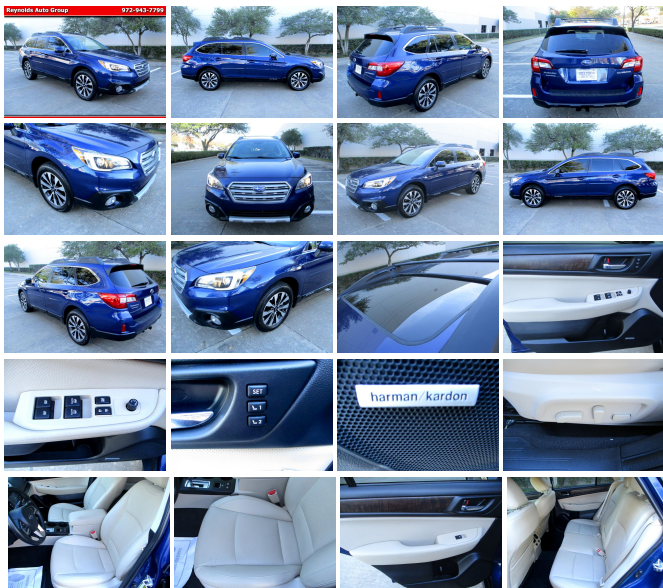

2015 Subaru Outback 2.5i Limited

View this car on our website at reynoldsautotx.com/7034096/ebrochure

Reynolds Auto Group 972-943-7799

reynoldsautogrouptx.com

Our Price **\$21,678**

Specifications:

Year:	2015
VIN:	4S4BSBNC5F3333878
Make:	Subaru
Stock:	333878
Model/Trim:	Outback 2.5i Limited
Condition:	Pre-Owned
Body:	SUV
Exterior:	Blue
Engine:	Engine: 2.5L DOHC 16 Valve 4-Cylinder - inc: Active Valve Control System (AVCS), Variable Valve Timing and Electronic Throttle Control (ETC)
Interior:	Black Leather
Mileage:	84,966
Drivetrain:	All Wheel Drive
Economy:	City 25 / Highway 33

Subaru is one of the best used SUV's on the market today. This one is a cut above all of the rest. This is one of the nicest used vehicles that we have come across if quite a while. These day's people seem to be using up their vehicles before they trade the in. Not this one. It is flawless for a 2015 model car. Look at all of the pictures and I think you will agree that it looks very nice. Come in and take a look and you will be more impressed. The paint shines like a brand new one and the off-whiteleather interior is flawless. It doesn't even show any signs of wear. It's also a non-smokersvehicle. When you get behind the wheel and drives this vehicle you will be highly impressed about the way it runs and drives. It has a clean Car Fax history and plenty of service history as well. It appears that all of the service has been done at a Subaru dealership since it was new. We are a family owned and operated business in Texas since 1959 and this is the type of vehicle,we like to buy so we can keep our old customers and this one will make another lifelongcustomer. If you are interested in coming in to check it out,please give Rocky Reynolds a call at 972-943-7799 so he can work with you on a good time for you to come in. We would appreciate the opportunity to earn your business.