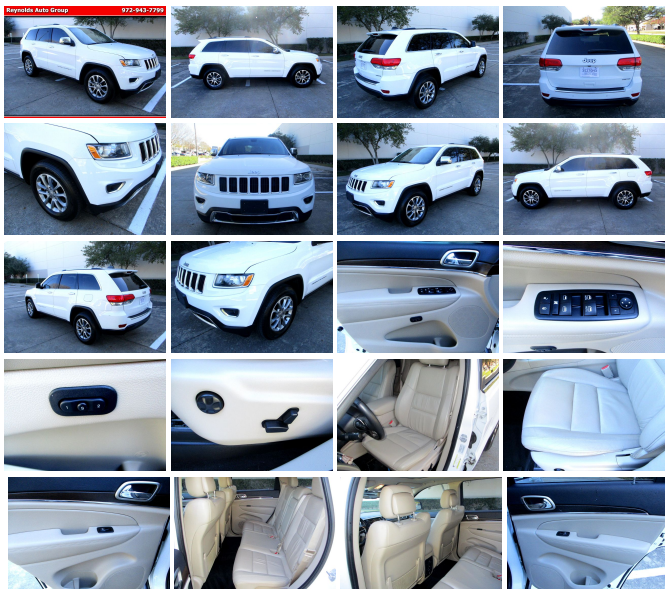

# 2015 Jeep Grand Cherokee Limited

View this car on our website at [reynoldsautotx.com/7033642/ebrochure](http://reynoldsautotx.com/7033642/ebrochure)

**Reynolds Auto Group** 972-943-7799

[reynoldsautogrouptx.com](http://reynoldsautogrouptx.com)

## Specifications:

<b>Year:</b>	2015
<b>VIN:</b>	1C4RJEBG7FC175283
<b>Make:</b>	Jeep
<b>Stock:</b>	175283
<b>Model/Trim:</b>	Grand Cherokee Limited
<b>Condition:</b>	Pre-Owned
<b>Body:</b>	SUV
<b>Exterior:</b>	White
<b>Engine:</b>	ENGINE: 3.6L V6 24V VVT
<b>Interior:</b>	Tan Leather
<b>Mileage:</b>	80,781
<b>Drivetrain:</b>	Rear Wheel Drive
<b>Economy:</b>	City 17 / Highway 25

What a nice Jeep. We are offering this 2015 Jeep Grand Cherokee Limited Edition that is a one owner, no accidents vehicle with plenty of service history. This SUV is extremely clean both inside and out. The tan leather shows very little signs of wear at all and the exterior paint still shines like new. If your looking for equipment this one has all you could ask for. On top of that we sent it for a mechanical and electrical check to make sure everything on it is working like it should and it came back with no issues. These Grand Cherokee's are a very popular SUV because they are nice looking, get decent gas mileage and are very driver friendly. We go through all of our vehicles before they are offered for sale to make sure our customers are getting a vehicle that is in good working order when it is sold. We have been in business since 1959 and plan on being here for a long time to come. We would love the opportunity to earn your business. If you would like to come in to check it out please give us a call or text to Rocky Reynolds at 214-542-7794 and he will work with you on a good time for you.