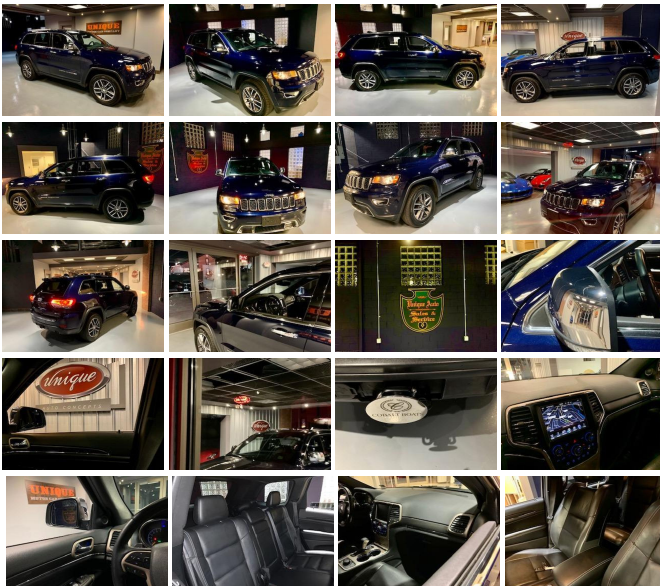

2017 Jeep Grand Cherokee Limited

View this car on our website at uniquemotorcarsonline.com/7033151/ebrochure

Our Price **\$31,900**

Specifications:

Year:	2017
VIN:	1C4RJFBG0HC842008
Make:	Jeep
Stock:	842008
Model/Trim:	Grand Cherokee Limited
Condition:	Pre-Owned
Body:	SUV
Exterior:	True Blue Pearlcoat
Engine:	ENGINE: 3.6L V6 24V VVT UPG I W/ESS
Interior:	Black Leather
Transmission:	TRANSMISSION: 8-SPEED AUTOMATIC (845RE)
Mileage:	68,310
Drivetrain:	4 Wheel Drive
Economy:	City 18 / Highway 25

2017 Jeep Grand Cherokee Limited 4x4, 3.6 V-6 with the automatic transmission, sunroof, True Blue pearlcoat with the black leather interior, back up camera, blue tooth connection, climate control, fog lamps, day time running lamps, heated front power seats, heated rear seats, heated tilt steering wheel, keyless start, multi-zone A/C, rear parking assist, delay wipers, lip spoiler, cruise control, U connect 3 with 5" display, garage door transmitter, 6500 GVW, 3.45 rear axle ratio, and many other Jeep amenities. Call or email for more information. Visit us online at www.UniqueMotorCarsonline.com

Option Packages

Factory Installed Packages

ENGINE: 3.6L V6 24V VVT UPG I W/ESS

TRANSMISSION: 8-SPEED AUTOMATIC (845RE)

QUICK ORDER PACKAGE 23H
-inc: Engine: 3.6L V6 24V VVT UPG I w/ESS, Transmission: 8-Speed Automatic (845RE)