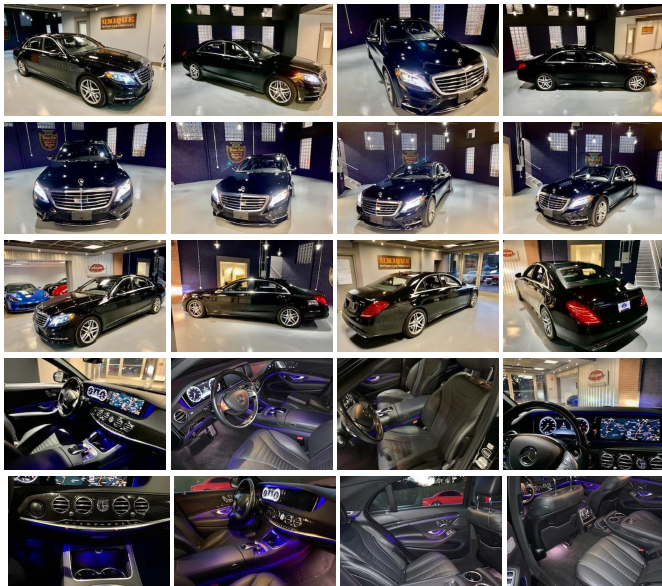

2017 Mercedes S550 4Matic sedan black with the black leather interior, 4.7 V-8 and the 9 speed automatic transmission, panoramic roof; Option packages include Sport package featuring 19" AMG twin 5 spoke wheels, 255/50/19 AS tires, Sport body styling, and Sport Package code; Warmth and Comfort package featuring rear heated armrests, control code warmth and comfort package, power rear seats, reduces trunk space, memory rear seats, heated steering wheel, heated and active ventilated rear seats, rear heated seats-Plus, and front heated armrests; Drivers assistance package featuring CMS rear, Distronic Plus, Distronic Plus with steering assist, Pre-Safe brake, BAS Plus with cross traffic assist, CMS lane, active blind spot assist, active lane keeping assist, traffic sign alert, Pre-Safe Plus; Premium package featuring power rear window sunblinds, handsfree access, multicontour seats with massage feature, Parktronic with active parking assist, heated and active ventilated front seats, keyless go comfort package, keyless go, and front heated seats-Plus; other options include homelink, power open and close rear trunk, rear fog lamps, LED brake lamps, daytime running lamps, power folding mirrors, and many other Mercedes luxuries. Call or email for more information. Visit us on line at [www.UniqueMotorCarsonline.com](http://www.UniqueMotorCarsonline.com)