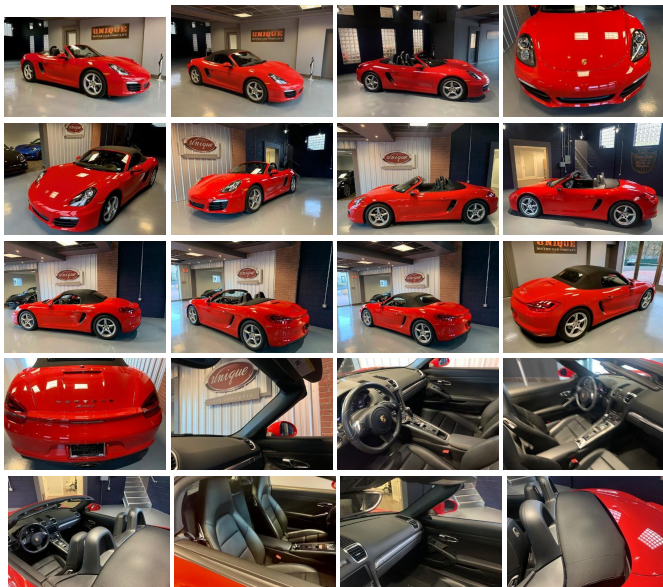

2015 Porsche Boxster

View this car on our website at uniquemotorcarsonline.com/7033093/ebrochure

Our Price **\$50,900**

Specifications:

Year:	2015
VIN:	WPOCA2A86FS120831
Make:	Porsche
Stock:	X120831
Model/Trim:	Boxster
Condition:	Pre-Owned
Body:	Convertible
Exterior:	Guards Red
Engine:	Engine: 2.7L w/Direct Fuel Injection
Interior:	Black Leather
Transmission:	TRANSMISSION: 7-SPEED PORSCHE DOPPELKUPPLUNG (PDK)
Mileage:	21,830
Drivetrain:	Rear Wheel Drive
Economy:	City 20 / Highway 30

2015 Porsche Boxster convertible, Guards Red with the black leather interior and black soft top, 7 speed PDK transmission; Option featuring the Infotainment package including PCM module, Satellite receiver, Sound Package Plus Sound System with 235 Watts output and Navigation Module, other options include back up camera, bluetooth connection, fog lamps, rain sensing wipers, rear parking aid, homelink garage door opener, daytime running lights, automatic headlamps, cruise control, CD player, heated power exterior mirrors, leather steering wheel, power windows, power door locks, rear defroster, electronic stability control, ABS and driveline control, and many other Porsche amenities. Call or email for more information. Visit us online at www.UniqueMotorCarsonline.com