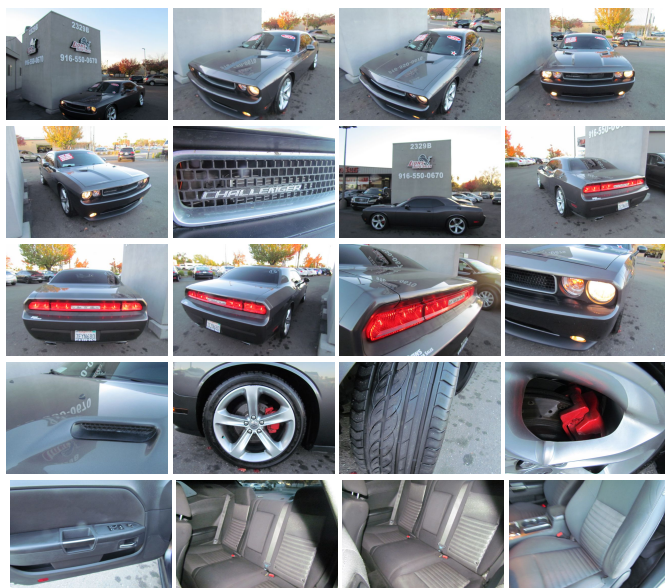

2014 Dodge Challenger SXT

View this car on our website at lionsautosales.net/7032652/ebrochure

Our Price **\$16,995**

Specifications:

Year:	2014
VIN:	2C3CDYAGXEH225612
Make:	Dodge
Stock:	225612
Model/Trim:	Challenger SXT
Condition:	Pre-Owned
Body:	Coupe
Exterior:	Gray
Engine:	ENGINE: 3.6L V6 24V VVT
Interior:	Black Cloth
Mileage:	116,498
Drivetrain:	Rear Wheel Drive
Economy:	City 18 / Highway 27