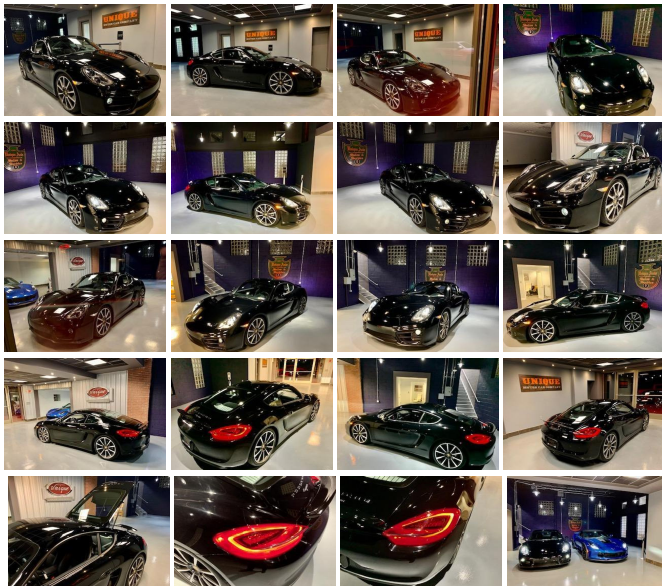

2016 Porsche Cayman Black Edition

View this car on our website at uniquemotorcarsonline.com/7032587/ebrochure

Our Price **\$58,900**

Specifications:

Year:	2016
VIN:	WP0AA2A86GK171898
Make:	Porsche
Stock:	X171898
Model/Trim:	Cayman Black Edition
Condition:	Pre-Owned
Body:	Coupe
Exterior:	Black
Engine:	Engine: 2.7L H-6 DOHC
Interior:	Black Leather
Transmission:	TRANSMISSION: 6-SPEED MANUAL
Mileage:	16,025
Drivetrain:	Rear Wheel Drive
Economy:	City 20 / Highway 30

2016 Porsche Cayman Black Edition, black with the black standard i.c.m Leather Seats, 2.7 flat six engine with 275 hp, 6 speed manual transmission, Porsche Torque Vectoring, Seat Ventilation, Porsche Entry and Drive, Sirius XM Satellite Radio Receiver, Bi-Xenon Headlights including Porsche Dynamic Light System Plus, Sport Seats Plus, Sport Suspension, Auto dimming power adjustable heated side mirrors, Porsche Communication Management(PCM)including Navigation, Universal Audio Interface, Homelink, Cruise Control, Instrument Cluster with central rev counter, SportDesign steering wheel with manual fore/aft adjustment, Door-sill guards with Black Edition logo, Park Assist front and rear, Automatic 2 zone climate control with active carbon filter and quality sensor, and many other Porsche amenities. We have the original window sticker and the owners manual. Give us a call or email for more information. Visit us on the web at www.UniqueMotorCarsonline.com

WHEELS: 8J X 20" FR & 9.5J X 20" RR
CARRERA CLASSIC

-inc: Tires: P235/35ZR20 Fr &
P265/35ZR20 Rr \$4,290

Option Packages Total
\$16,150

Unique Motor Car Company

uniquemotorcarsonline.com

(412) 221-1700

770 Bower Hill Rd.