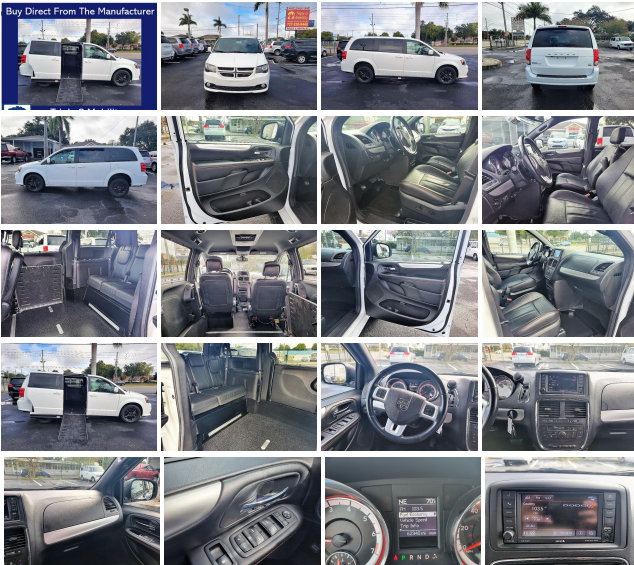

triplesmobility.com
727-492-1630
7498 Park Blvd North
Pinellas Park, Florida
33781

Triple S Mobility,
Inc

**2019 Dodge Grand Caravan GT Wheelchair Van Handicap Ramp Van
Customer Service 727-492-1630**

View this car on our website at triplesmobility.com/7032519/ebrochure

Buy Direct From The Manufacturer

Triple S Mobility
Simple, Safe & Strong Wheelchair Vans

Our Price **\$0**

Specifications:

| | |
|--------------------|----------------------------------|
| Year: | 2019 |
| VIN: | 2C4RDGEGXKR760438 |
| Make: | Dodge Grand Caravan GT |
| Stock: | 760438 |
| Model/Trim: | Wheelchair Van Handicap Ramp Van |
| Condition: | Pre-Owned |
| Body: | Minivan/Van |
| Exterior: | White |
| Engine: | ENGINE: 3.6L V6 24V VVT (FFV) |
| Interior: | Black Leather |
| Mileage: | 62,700 |
| Drivetrain: | Front Wheel Drive |
| Economy: | City 17 / Highway 25 |

Accessibility Features Include: New side entry wheelchair conversion, 10 1/2 in. lowered floor from rear bench seat to front firewall, power ramp 29 in. wide x 55 in. long with inside switch and hand held remotes, removable front passenger seat, color matched ground effects for lowered body panels, wheelchair lockdown system, door height clearance 53 1/2 in., interior height 58 1/2 in., door width 33 in., can accommodate 1 wheelchair and 5 other occupants or 2 wheelchairs and 4 other occupants. 3 year / 36,000 mile warranty on conversion.*