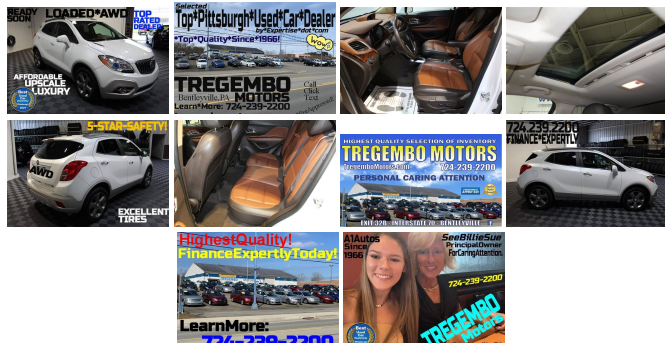

2014 Buick Encore AWD Leather

Billie Sue or The Tregembo Sales Team 724-239-2200

View this car on our website at tregembomotors.com/7032494/ebrochure

Our Price **\$0**

Specifications:

Year:	2014
VIN:	KL4CJGSB4EB644785
Make:	Buick
Stock:	644785
Model/Trim:	Encore AWD Leather
Condition:	Pre-Owned
Body:	SUV
Exterior:	White Pearl Tricoat
Engine:	ENGINE, ECOTEC TURBO 1.4L VARIABLE VALVE TIMING DOHC 4- CYLINDER SEQUENTIAL MFI
Interior:	Saddle Leather
Transmission:	TRANSMISSION, 6-SPEED AUTOMATIC, ELECTRONICALLY CONTROLLED WITH OVERDRIVE
Mileage:	104,130
Drivetrain:	All Wheel Drive
Economy:	City 23 / Highway 30

Ready soon. Beautiful, Affordable Luxury All Wheel Drive! Nearly EVERY OPTION, Good Miles, Very Well maintained. Head turning White Frost Tricoat, Supple Heated Saddle Leather, Power Moonroof, Fog lights, large Alloy wheels, Spoiler, Excellent Tires! Premium Audio, Power Seat, All Power Options, Tilt Cruise, OnStar & Satellite equipped, Bluetooth Hands Free Audio Communications, LCD Screen, 5 Star Highest Safety Rating! AWD w/ Backup Camera + Park Assist, Blind Zone Alert, Rollover Protection, Traction Control, Stabilitrak, ABS! AM FM CD AUX USB iPod, Sirius XM, Bluetooth, Navigation equipped! Excellent gas mileage efficiency. Compare to Cadillac!