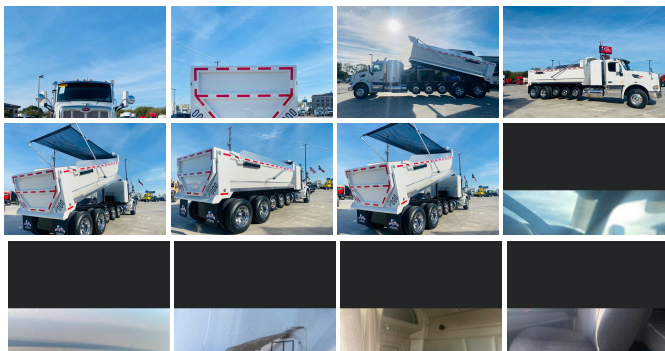

2015 PETERBILT 567

Auto World Motors - 210-648-0403 - View this car on our website at autoworldmotors.com/7032175/ebrochure