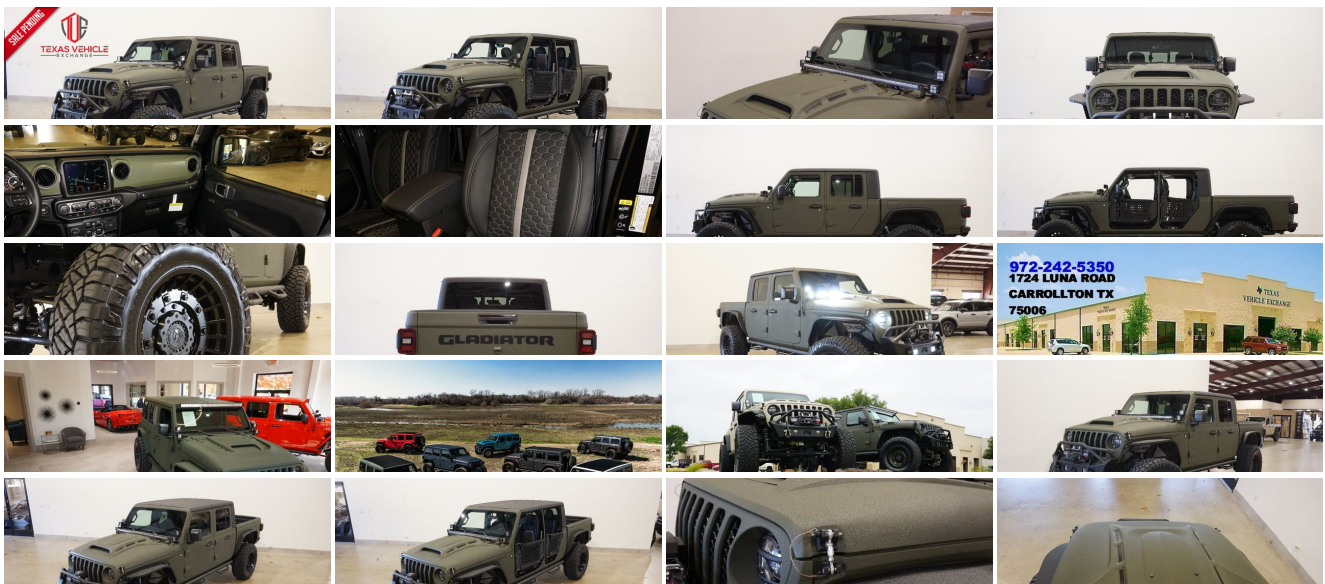

## 2021 Jeep Gladiator Sport 4X4 DUPONT KEVLAR,LIFTED,BUMPERS,LED'S,NAV

**Our Price \$85,900**

View this vehicle on our website at [tveauto.com](http://tveauto.com)

972-242-5350

1724 Luna Road , Carrollton, TX 75006

Photos

Details

Contact

**Specifications:**

<b>Year:</b>	2021
<b>VIN:</b>	1C6JJTAG7ML594631
<b>Make:</b>	Jeep
<b>Stock:</b>	594631
<b>Model/Trim:</b>	Gladiator Sport 4X4 DUPONT KEVLAR,LIFTED,BUMPERS,LED'S,NAV
<b>Condition:</b>	Pre-Owned
<b>Body:</b>	Pickup Truck
<b>Exterior:</b>	Green
<b>Engine:</b>	ENGINE: 3.6L V6 24V VVT UPG I W/ESS
<b>Interior:</b>	Black Leather
<b>Transmission:</b>	TRANSMISSION: 8-SPEED AUTOMATIC (850RE)
<b>Mileage:</b>	94
<b>Drivetrain:</b>	4 Wheel Drive
<b>Economy:</b>	City 16 / Highway 22

## Vehicle Description

NATION WIDE FINANCING

SUBMIT CREDIT APP [WWW.TVEAUTO.COM](http://WWW.TVEAUTO.COM)

OR CALL 972-242-5350

**"TANK GREEN EDITION"**

CUSTOM BUILT **KEVLAR** 2021 JEEP GLADIATOR SPORT 4X4 WITH 24S PACKAGE

### UPGRADES INCLUDE:

- \* TANK GREEN KEVLAR COATING WITH BLACK ACCENTS
- \* CUSTOM ALEA BLACK LEATHER WITH SILVER STITCHING
- \* FACTORY REMOTE START
- \* COLD WEATHER GROUP
- \* POPULAR EQUIPMENT PACKAGE
- \* ACTIVE SAFETY GROUP
- \* MAX TOW PACKAGE WITH 4.10 AXLE RATIO
- \* FACTORY 8.4 INCH TOUCH SCREEN NAVIGATION WITH HD AM/FM/SIRIUS STEREO & ALPINE PREMIUM AUDIO SYSTEM