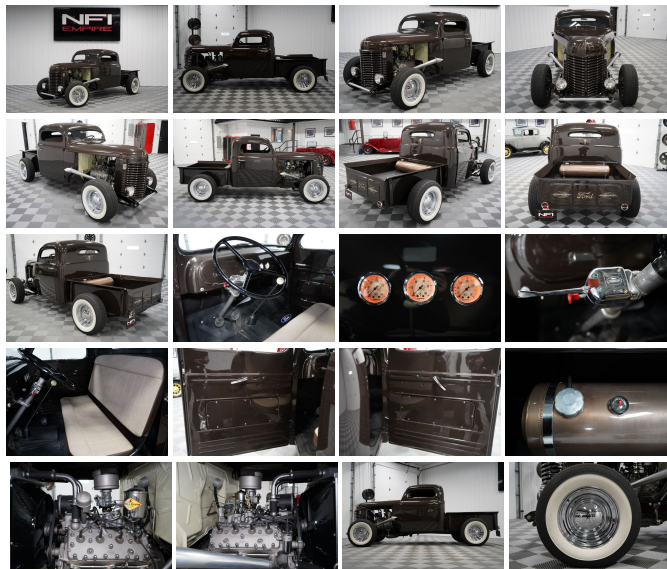

Specifications:

Year: 1950
VIN: 000000098RC390201
Make: Ford
Stock: C2942
Model/Trim: Custom
Condition: Pre-Owned
Exterior: Brown
Interior: Beige
Mileage: 300
Drivetrain: Rear Wheel Drive

1950 Ford Custom