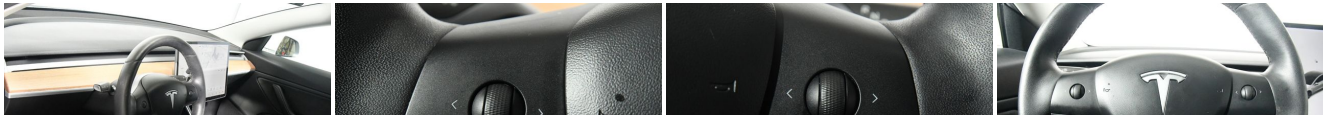

Specifications:

Year:	2019
VIN:	5YJ3E1EB6KF493721
Make:	Tesla
Stock:	4726
Model/Trim:	Model 3 Long Range
Condition:	Pre-Owned
Body:	Sedan
Exterior:	Pearl White Multi-Coat
Interior:	Black Leather
Mileage:	18,514
Drivetrain:	All Wheel Drive
Economy:	City 120 / Highway 112

Vehicle Description

FREE LIFETIME POWERTRAIN WARRANTY (See Website for Complete Details - not available on Range Rover, Porsche or vehicles with over 100,000 miles). Dan Merriam's Sound Auto Wholesalers is A PLUS RATED by the Better Business Bureau - HIGHEST RATING POSSIBLE. Every vehicle is VALUE PRICED & SOUND AUTO CERTIFIED. CLICK ON THE {CARVANA? CARMAX?} TAB TO SEE HOW WE PROVIDE MORE VALUE AND CONVENIENCE THAN THE NATIONAL COMPETITORS.

Installed Options

Interior

- 8-Way Driver Seat -inc: Power 4-Way Lumbar Support
- FOB Controls -inc: Cargo Access and Windows
- Front Seats w/Power 4-Way Driver Lumbar
- Gauges -inc: Speedometer, Odometer, Traction Battery Level, Power/Regen, Trip Odometer and Trip Computer
- Memory Settings -inc: Door Mirrors and Steering Wheel
- Power 1st Row Windows w/Front And Rear 1-Touch Up/Down
- Power Door Locks w/Autolock Feature- Power Rear Windows
- Proximity Key For Doors And Power On
- Remote Keyless Entry w/Integrated Key Transmitter, 4 Door Curb/Courtesy and Illuminated Entry
- Trip Computer- 1 12V DC Power Outlet- 2 Seatback Storage Pockets
- 60-40 Folding Bench Front Facing Heated Fold Forward Seatback Rear Seat
- 8-Way Passenger Seat -inc: Power 4-Way Lumbar Support- Air Filtration
- Cargo Area Concealed Storage- Cargo Space Lights- Carpet Floor Trim- Compass
- Cruise Control w/Steering Wheel Controls- Day-Night Auto-Dimming Rearview Mirror
- Delayed Accessory Power- Digital Appearance- Distance Pacing w/Traffic Stop-Go
- Driver And Passenger Visor Vanity Mirrors w/Driver And Passenger Illumination, Driver And Passenger Auxiliary Mirror
- Driver Foot Rest
- Dual Zone Front Automatic Air Conditioning w/Steering Wheel Controls
- Engine Immobilizer- Fade-To-Off Interior Lighting
- Fixed Front Head Restraints and Fixed Rear Head Restraints
- Front And Rear Map Lights- Front Center Armrest and Rear Center Armrest
- Front Cupholder- Full Carpet Floor Covering -inc: Carpet Front And Rear Floor Mats
- Full Cloth Headliner- Full Floor Console w/Covered Storage and 1 12V DC Power Outlet
- HVAC -inc: Console Ducts- Illuminated Locking Glove Box
- Instrument Panel Covered Bin, Driver / Passenger And Rear Door Bins
- Interior Trim -inc: Aluminum/Genuine Wood Instrument Panel Insert, Metal-Look Door Panel Insert, Piano Black/Aluminum Console Insert and Metal-Look Interior Accents
- Leatherette Steering Wheel- Outside Temp Gauge
- Power Tilt/Telescoping Steering Column
- Premium Heated Front Bucket Seats -inc: 12-way power adjustable front and rear seats and custom driver profiles

Option Packages

Factory Installed Packages

AUTOPILOT