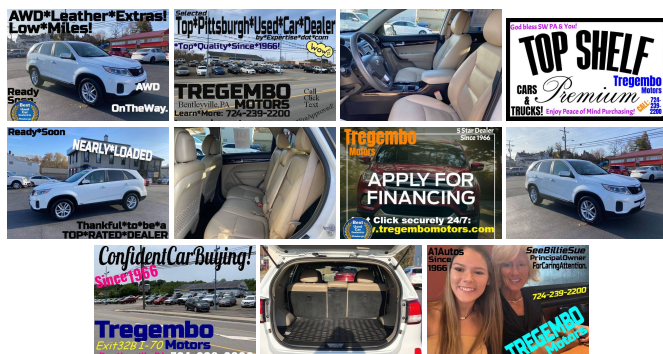

2014 Kia Sorento AWD LX PREMIUM

Billie Sue or The Tregembo Sales Team 724-239-2200

View this car on our website at tregembomotors.com/7031225/ebrochure

Our Price **\$0**

Specifications:

Year:	2014
VIN:	5XYKTC63EG457598
Make:	Kia
Stock:	457598
Model/Trim:	Sorento AWD LX PREMIUM
Condition:	Pre-Owned
Body:	SUV
Exterior:	Snow White Pearl
Engine:	Engine: 2.4L I4 GDI DOHC w/Dual CVT
Interior:	Beige Leather
Transmission:	Automatic
Mileage:	62,560
Drivetrain:	All Wheel Drive
Economy:	City 19 / Highway 24

CLEAN CERTIFIED Used VEHICLES ON SALE! EXPERT FINANCING for ALL CREDIT TYPES! Why Wait? Deal with a Top Rated Pittsburgh Dealer for over 55 Years. Call Now, Stop by for an Amazing DEAL and an Outstanding Vehicle! LATE MODELS for LESS at Tregembo Motors! LOW APR Avail! PLEASE NOTE that our Advertised Price is a Discounted Internet CASH Sale Price and does NOT apply to Special Financing. Autocheck Certified Vehicles – Better than Carfax. NEAR MIRACULOUS CREDIT BUILDING Re-Building PROGRAM AVAILABLE WHILE DRIVING A LIKE NEW CAR! You CAN Skyrocket YOUR Credit Score in Months! We love TRADES! WE BUY CARS & TRUCKS – Easier Than We Buy Any Car! Financing Avail for EVERYONE! Low APR and Low Payments for Well Qualified Buyers! Super Selection of Certified, Gently Used Cars, Trucks, Crossovers, Vans, Sport Utility Vehicles, 4x4s, FWDs, and Minivans. Late Models for Less Everyday at Tregembo! Buy or Lease Smarter in Bentleyville PA of Washington County PA –South of the South Hills of Pittsburgh PA – nestled near the Mon Valley in SouthWestern PA. Just EAST of