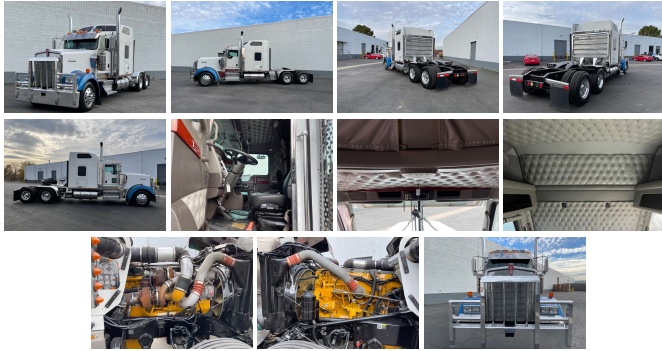

bigcityrigs.com
801-435-0900
1090 S Pioneer Rd
Salt Lake City, UT
84104

Big City Rigs

2006 Kenworth W900L Pre Emission Sleeper

View this car on our website at bigcityrigs.com/7030763/ebrochure

Our Price **\$0**

Specifications:

Year: 2006
VIN: 115239
Make: Kenworth
Model/Trim: W900L Pre Emission Sleeper
Condition: Pre-Owned
Exterior: White
Interior: Gray
Mileage: 991,000
Truck Type: Semi - Sleeper Conventional

Kenworth W900L
2006 - Cat Overhauled
Pre Emission
Caterpillar C15 - 550 HP
991,240 Miles
13 Speed Transmission
260 Wheelbase
3:55 Ratio
12 K Front / 40K Rear Axle
Air Suspension
22.5 Rubber
APU
(2) 150 Gallon Fuel Tanks
Magnum Cattle Bumper
Headache Rack
Very Nice, Smooth & Powerful