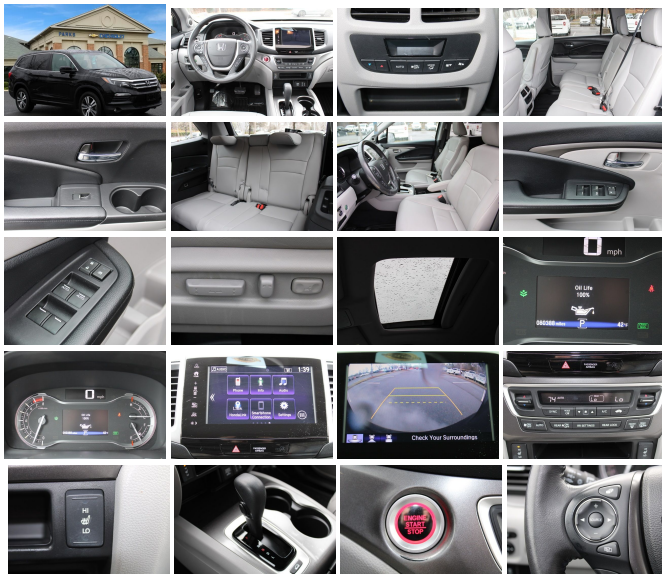

Year:	2018
VIN:	5FN9F6H59JB028922
Make:	Honda
Stock:	9H3733
Model/Trim:	Pilot EX-L
Condition:	Pre-Owned
Body:	SUV
Exterior:	Crystal Black Pearl
Engine:	Engine: 3.5L V6 24-Valve SOHC i-VTEC
Interior:	Beige Leather
Mileage:	80,387
Drivetrain:	All Wheel Drive
Economy:	City 18 / Highway 26

2018 Honda Pilot EX-L AWD, 1- OWNER, 18" Alloy Wheels, 3 Month/ 3,000 mile warranty, All Wheel Drive, Alloy wheels, Android Auto, Apple Car play, Apple CarPlay/Android Auto, Backup Camera, Bluetooth, CARFAX Clean Vehicle History, CARFAX One-Owner, LEATHER SEATS, Leather Seats, Power Liftgate, Power Liftgate, Power moonroof, Remote Start, SUNROOF/MOONROOF, USB ports, We Deliver, XM satellite radio. CARFAX One-Owner. Awards: * 2018 KBB.com Best Family Cars * 2018 KBB.com Best Buy Awards * 2018 KBB.com Brand Image Awards * 2018 KBB.com 10 Most Awarded Brands
 Kelley Blue Book Brand Image Awards are based on the Brand Watch(tm) study from Kelley Blue Book Market Intelligence. Award calculated among non-luxury shoppers. For more information, visit www.kbb.com. Kelley Blue Book is a registered trademark of Kelley Blue Book Co., Inc.