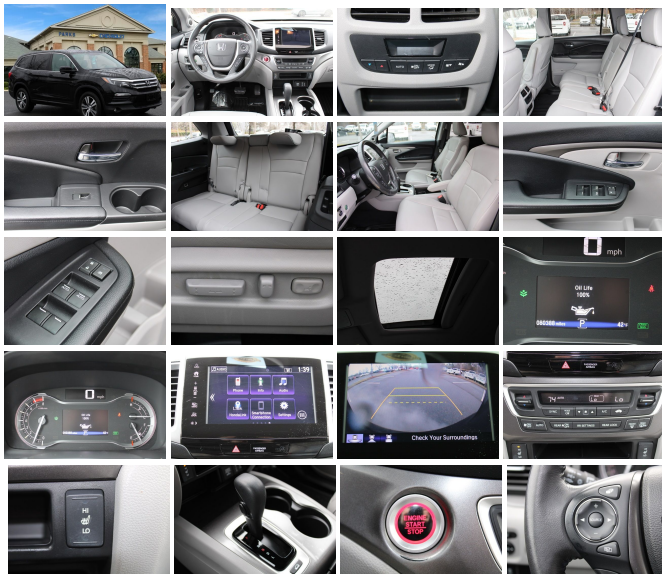

Year: 2018
VIN: 5FN9F6H59JB028922
Make: Honda
Stock: 9H3733
Model/Trim: Pilot EX-L
Condition: Pre-Owned
Body: SUV
Exterior: Crystal Black Pearl
Engine: Engine: 3.5L V6 24-Valve SOHC i-VTEC
Interior: Beige Leather
Mileage: 80,387
Drivetrain: All Wheel Drive
Economy: City 18 / Highway 26

2018 Honda Pilot EX-L AWD, 1- OWNER, 18" Alloy Wheels, 3 Month/ 3,000 mile warranty, All Wheel Drive, Alloy wheels, Android Auto, Apple Car play, Apple CarPlay/Android Auto, Backup Camera, Bluetooth, CARFAX Clean Vehicle History, CARFAX One-Owner, LEATHER SEATS, Leather Seats, Power Liftgate, Power Liftgate, Power moonroof, Remote Start, SUNROOF/MOONROOF, USB ports, We Deliver, XM satellite radio. CARFAX One-Owner. Awards: * 2018 KBB.com Best Family Cars * 2018 KBB.com Best Buy Awards * 2018 KBB.com Brand Image Awards * 2018 KBB.com 10 Most Awarded Brands
 Kelley Blue Book Brand Image Awards are based on the Brand Watch(tm) study from Kelley Blue Book Market Intelligence. Award calculated among non-luxury shoppers. For more information, visit www.kbb.com. Kelley Blue Book is a registered trademark of Kelley Blue Book Co., Inc.