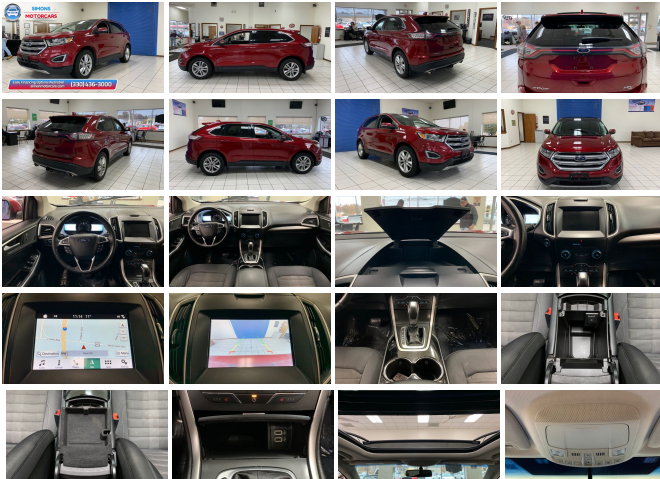

2016 Ford Edge SEL

View this car on our website at simonsmotorcars.com/7029687/ebrochure

Our Price **\$19,995**

Specifications:

Year:	2016
VIN:	2FMPK4J80GBB19806
Make:	Ford
Stock:	11690F
Model/Trim:	Edge SEL
Condition:	Pre-Owned
Body:	SUV
Exterior:	RED
Engine:	ENGINE: 3.5L TI-VCT V6
Mileage:	69,977
Drivetrain:	All Wheel Drive
Economy:	City 17 / Highway 25

Vehicle History Report : as Of 11/29/2021

CARFAX

Snapshot

2016 FORD EDGE SEL

Accident reported: severe damage

3 Previous owners

At least 1 open recall

3 Service history records