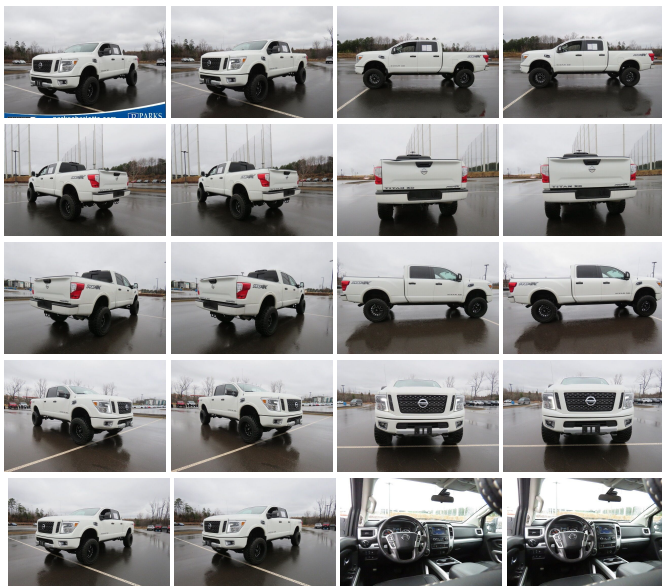

Specifications:

Year:	2017
VIN:	1N6BA1F48HN509318
Make:	Nissan
Stock:	9C3656
Model/Trim:	Titan XD PRO-4X
Condition:	Pre-Owned
Body:	Pickup Truck
Exterior:	Pearl White
Engine:	Engine: 5.0L V8 Turbo Diesel
Interior:	Black Cloth
Mileage:	66,910
Drivetrain:	4 Wheel Drive

2017 Nissan Titan XD PRO-4X

6 Speaker System, Blind spot sensor: warning, Front Bucket Seats, Front Captain's Chairs, Front dual zone A/C, Front fog lights, Leather steering wheel, Navigation System, Rain sensing wipers, Rear window defroster. CARFAX One-Owner.

Odometer is 11991 miles below market average!

Call 704.288.0662 to check on the availability of this vehicle and schedule a private showing or shop 24 hours a day @ WWW.PARKSCHARLOTTE.COM. *All prices are plus tax, tag, title, and documentation. All vehicles are fully reconditioned by a Master ASE Factory Trained Certified Technician.