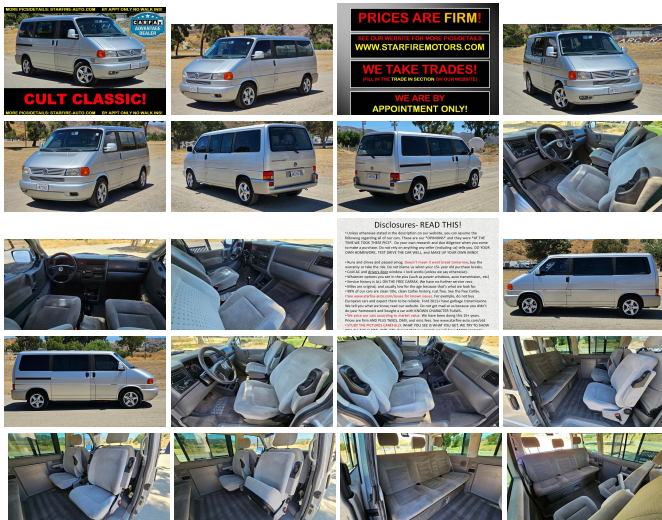

# 2001 Volkswagen EuroVan MV

View this car on our website at [starfire-auto.com/7029250/ebrochure](http://starfire-auto.com/7029250/ebrochure)

Our Price **\$13,880**

## Specifications:

Year:	2001
VIN:	WV2MB470X1H125990
Make:	Volkswagen
Stock:	CT11152653V
Model/Trim:	EuroVan MV
Condition:	Pre-Owned
Body:	Minivan/Van
Exterior:	Reflex Silver
Engine:	2.8L DOHC SMPI V6 engine
Interior:	Gray Cloth
Transmission:	AUTOMATIC
Mileage:	154,301
Drivetrain:	Front Wheel Drive
Economy:	City 15 / Highway 20

**PLEASE READ THIS SECTION!**

\* 2 OWNER CAR \* CLEAN TITLE \*  
\* SERVICE RECORDS \*

- 64+ SERVICE RECS ON CARFAX, VERY WELL MAINTAINED!
- THESE HAVE A CULT FOLLOWING, IF YOU ARE READING THIS, YOU PROB KNOW ALL ABOUT IT
- YES THE TRANSMISSION HAS BEEN REBUILT AT SOME POINT, AND AT THIS TIME IT RUNS PERFECTLY
- \*\* YES, THE AIRBAG AND ABS LIGHTS ARE ON \*\* THIS IS A SUUUUPER COMMON ISSUE WITH THESE, THE CLOCKSPRING GOES BAD AND NEEDS TO BE CHANGED. PROBLEM IS THAT THE PART IS NO LONGER MADE. THERE IS A COMPANY IN