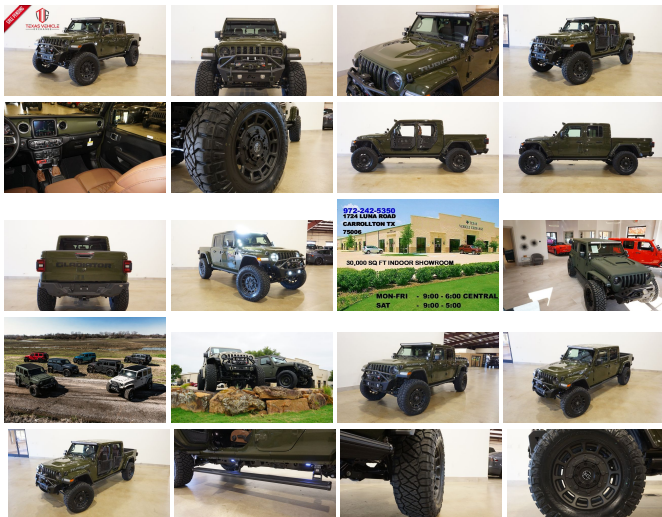

2021 Jeep Gladiator Rubicon 4X4 LIFTED,BUMPERS,LED'S,NAV,HTD LTH,20'S

View this car on our website at tveauto.com/7028851/ebrochure

Our Price **\$84,900**

Specifications:

Year:	2021
VIN:	1C6JJTBG5ML593685
Make:	Jeep
Stock:	593685
Model/Trim:	Gladiator Rubicon 4X4 LIFTED,BUMPERS,LED'S,NAV,HTD LTH,20'S
Condition:	Pre-Owned
Body:	Pickup Truck
Exterior:	Sarge Green Clearcoat
Engine:	ENGINE: 3.6L V6 24V VVT UPG I W/ESS
Interior:	Brown Leather
Transmission:	TRANSMISSION: 8-SPEED AUTOMATIC (850RE)
Mileage:	93
Drivetrain:	4 Wheel Drive
Economy:	City 16 / Highway 22

NATION WIDE FINANCING

SUBMIT CREDIT APP WWW.TVEAUTO.COM

OR CALL 972-242-5350

"SARGE GREEN CLEAR COAT EDITION"

CUSTOM BUILT 2021 JEEP GLADIATOR
RUBICON 4X4 WITH 24R PACKAGE

UPGRADES INCLUDE:

-
- * SARGE GREEN CLEAR COAT
 - * PAINTED TO MATCH 3 PIECE HARD TOP
 - * CUSTOM ALEA BROWN LEATHER WITH BLACK STITCHING
 - * FACTORY REMOTE START
 - * REMOTE PROXIMITY KEYLESS ENTRY
 - * COLD WEATHER GROUP
 - * LED LIGHTING GROUP
 - * ACTIVE SAFETY GROUP
 - * TRAILER TOW PACKAGE
 - * FACTORY 8.4 INCH TOUCH SCREEN NAVIGATION WITH HD AM/FM/SIRIUS STEREO & ALPINE PREMIUM AUDIO SYSTEM
 - * FACTORY BACK-UP CAMERA
 - * U-CONNECT
 - * 4 BODY ARMOR TRAIL DOORS & RECON MIRRORS
 - * FAB FOURS STUBBY FRONT BUMPER WITH LED FOGLIGHTS
 - * FRONT D-RINGS & ISOLATORS (SARGE GREEN)
 - * SMITTYBILT NEW GEN II "X20" 10,000 LB WATERPROOF AND WIRELESS CONTROL WINCH WITH SYNTHETIC ROPE
 - * FACTOR 55 PROLINK (BLACK)
 - * FACTORY LED HEADLIGHTS
 - * RUGGED RIDGE BLACK HEADLIGHT GUARDS
 - * MOPAR 10TH ANNIVERSARY RUBICON POWER DOME HOOD
 - * PAINTED TO MATCH FENDER FLARES
 - * RUBICON EXPRESS 3.5" LIFT KIT WITH TERAFLEX FALCON SHOCKS

Our Location :

2021 Jeep Gladiator Rubicon 4X4 LIFTED,BUMPERS,LED'S,NAV,HTD LTH,20'S
Texas Vehicle Exchange - 972-242-5350 - View this car on our website at veauto.com/7028851/ebrochure

Installed Options