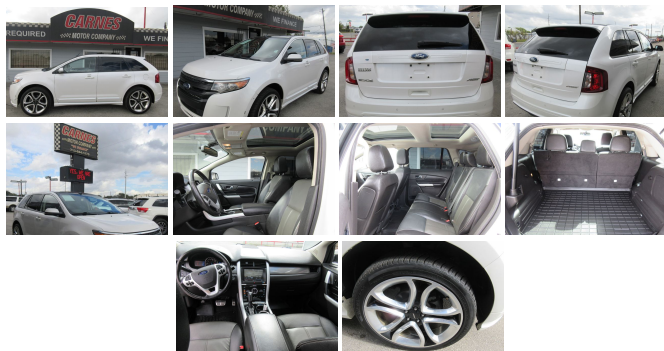

2012 Ford Edge Sport

View this car on our website at carnesmotorcompanyinventory.com/7028417/ebrochure

Website Price **\$0**

Specifications:

Year: 2012
VIN: 2FMDK3AK1CBA91341
Make: Ford
Model/Trim: Edge Sport
Condition: Pre-Owned
Body: Sedan
Exterior: -
Engine: 3.7L TI-VCT V6 ENGINE
Interior: - Leather
Mileage: 0
Drivetrain: Front Wheel Drive
Economy: City 19 / Highway 26

Exterior

- 17" spare tire
- 22" Polished Aluminum wheels w/tuxedo black spoke accents -inc: locking lug nuts
- Auto on/off headlamps w/wiper activation
- Bi-functional projector beam halogen headlamps- Body color rear spoiler