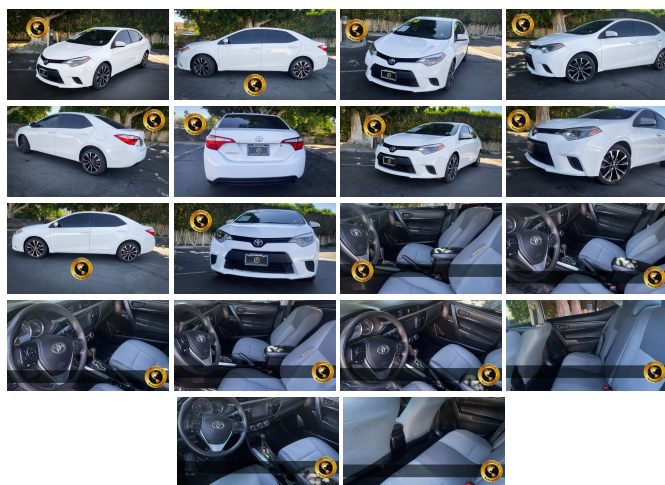

## 2016 Toyota Corolla LE

View this car on our website at [bravosautoworld.com/7028243/ebrochure](http://bravosautoworld.com/7028243/ebrochure)

Our Price **\$18,995**

### Specifications:

<b>Year:</b>	2016
<b>VIN:</b>	5YFBURHE8GP565937
<b>Make:</b>	Toyota
<b>Stock:</b>	JK920213
<b>Model/Trim:</b>	Corolla LE
<b>Condition:</b>	Pre-Owned
<b>Body:</b>	Sedan
<b>Exterior:</b>	Super White
<b>Engine:</b>	Engine: 1.8L I-4 DOHC Dual VVT-i
<b>Interior:</b>	Gray Cloth
<b>Mileage:</b>	56,929
<b>Drivetrain:</b>	Front Wheel Drive
<b>Economy:</b>	City 29 / Highway 38