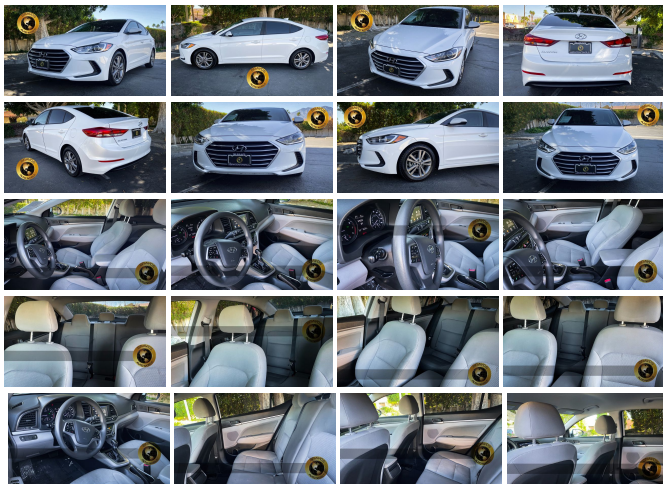

bravosautoworld.com
 (760) 409-7781
 68750 RAMON RD
 Cathedral, California
 92234

Bravo's Auto
 World

2017 Hyundai Elantra SE

View this car on our website at bravosautoworld.com/7027823/ebrochure

Our Price **\$14,995**

Specifications:

Year: 2017
VIN: 5NPD84LFXHH027321
Make: Hyundai
Stock: 027321-A
Model/Trim: Elantra SE
Condition: Pre-Owned
Body: Sedan
Exterior: Quartz White Pearl
Engine: Engine: 2.0L DOHC 16V 4-Cylinder D-CVVT GDI
Interior: Tan Cloth
Mileage: 106,241
Drivetrain: Front Wheel Drive
Economy: City 26 / Highway 36

Exterior

- Black Grille w/Metal-Look Accents
- Black Side Windows Trim and Black Rear Window Trim - Body-Colored Door Handles
- Body-Colored Front Bumper
- Body-Colored Power Side Mirrors w/Convex Spotter and Manual Folding
- Body-Colored Rear Bumper w/Gray Rub Strip/Fascia Accent- Clearcoat Paint
- Compact Spare Tire Mounted Inside Under Cargo- Fixed Rear Window w/Defroster
- Fully Galvanized Steel Panels- Light Tinted Glass- Perimeter/Approach Lights
- Projector Beam Halogen Daytime Running Lights Preference Setting Headlamps w/Delay-Off
- Steel Spare Wheel- Tires: P195/65R15- Trunk Rear Cargo Access
- Variable Intermittent Wipers- Wheels: 15" Steel w/Covers