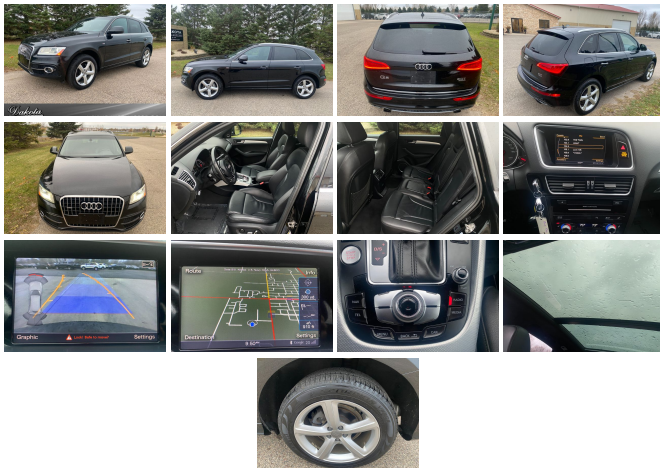

dakotamotor.com
(651) 460-6655
22098 Canton Court
Farmington, MN
55024

Dakota Motor
Company

2017 Audi Q5 Premium Plus

View this car on our website at dakotamotor.com/7027704/ebrochure

Our Price **\$20,995**

Specifications:

Year:	2017
VIN:	WA1M2AFP5HA088744
Make:	Audi
Model/Trim:	Q5 Premium Plus
Condition:	Pre-Owned
Body:	SUV
Exterior:	Brilliant Black
Interior:	Black Leather
Mileage:	79,789
Drivetrain:	All Wheel Drive
Economy:	City 20 / Highway 27

LEATHER!!!MOONROOF!!!LOW MILES!!! LOW PRICE!!!ALL WHEEL DRIVE!!!

Check out our full line of inventory at DAKOTAMOTOR.COM

Call us anytime and ask for Bart or David and we will be happy to assist you. For your convenience please call before you come to be certain of availability. Full financing available. All of our vehicles have been checked by our in house service department. All of our vehicles are clean title and have actual miles. Enjoy our low overhead low price philosophy. We buy in bulk and sell at wholesale cost to save you the new car store markup!! 30years in wholesaling makes us retailing's smartest choice for a price savvy saver.