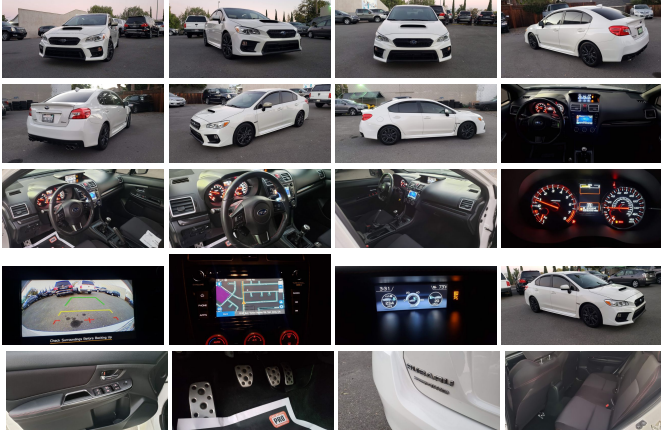

## 2019 Subaru WRX

**Prestige Sales Department 408-379-2277**

View this car on our website at [prestigepre-owned.com/7027269/ebrochure](https://prestigepre-owned.com/7027269/ebrochure)

Our Price **\$22,488**

**Specifications:**

**Year:** 2019  
**VIN:** JF1VA1A65K9803614  
**Make:** Subaru  
**Stock:** A3159CTT  
**Model/Trim:** WRX  
**Condition:** Pre-Owned  
**Body:** Sedan  
**Exterior:** Crystal White Pearl  
**Engine:** Engine: 2.0L DOHC Intercooled Turbocharged -inc: Dual Active Valve Control System (DAVCS), variable valve timing and Electronic Throttle Control (ETC)  
**Interior:** Carbon Black Cloth  
**Mileage:** 93,364  
**Drivetrain:** All Wheel Drive  
**Economy:** City 21 / Highway 27

2019 SUBARU IMPREZA WRX---(\*\*AWD BEAST\*\*)--(\*\*WITH 93K MILES\*\*)--(THE ILLUSIVE BEAST)-1-OWNER CAR---COMES WITH \*CLEAN\* TITLE & CLEAN CARFAX HISTORY REPORT----THIS AWD TURBOCHARGED SPORTS SEDAN WITH SUPERB TRACK HANDLING---RECENTLY SERVICED ALL AROUND AND RECENT OIL CHANGE!!

VERY ATTRACTIVE (\*\*CRYSTAL WHITE PEARL EXTERIOR\*\*)--ON (\*\*BLACK CARBON INTERIOR\*)---SMOG-SAFETY INSPECTION IS COMPLETED-READY FOR DELIVERY----IT DRIVES GREAT--NO ISSUES WHATSOEVER---NOT TO BE MISSED WITH THOSE SUPER LOW MILES---TRULY AWESOME CAR! ABSOLUTELY \*NEAR PRISTINE CONDITION\* ALL WAY AROUND.