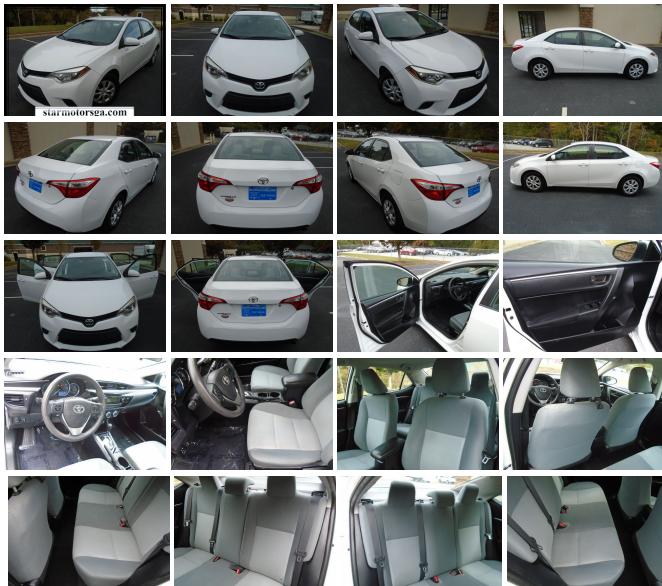

# 2014 Toyota Corolla LE

View this car on our website at [starmotorsga.com/7026525/ebrochure](http://starmotorsga.com/7026525/ebrochure)

Website Price **\$11,590**

## Specifications:

<b>Year:</b>	2014
<b>VIN:</b>	2T1BURHE9EC038230
<b>Make:</b>	Toyota
<b>Stock:</b>	7038230
<b>Model/Trim:</b>	Corolla LE
<b>Condition:</b>	Pre-Owned
<b>Body:</b>	Sedan
<b>Exterior:</b>	Super White
<b>Engine:</b>	Engine: 1.8L I-4 DOHC Dual VVT-i
<b>Interior:</b>	Gray Cloth
<b>Mileage:</b>	118,674
<b>Drivetrain:</b>	Front Wheel Drive
<b>Economy:</b>	City 29 / Highway 38