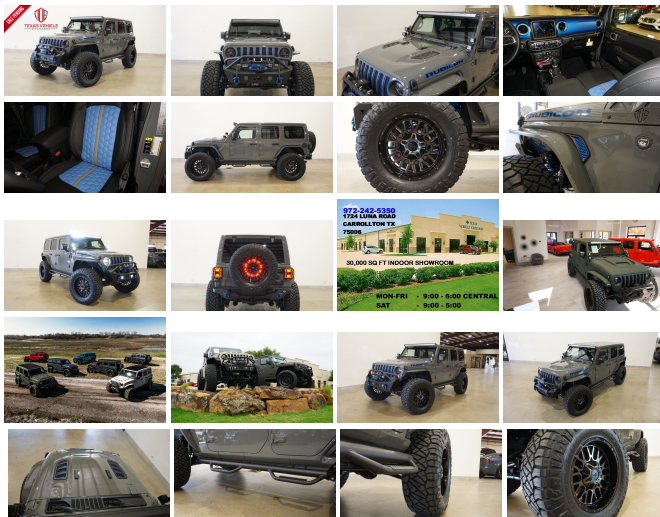

2021 Jeep Wrangler Unlimited Rubicon 4X4 LIFTED,BUMPERS,LED'S,20IN WHLS

View this car on our website at tveauto.com/7026288/ebrochure

Our Price **\$84,899**

Specifications:

Year:	2021
VIN:	1C4HJXFG0MW762728
Make:	Jeep
Stock:	762728
Model/Trim:	Wrangler Unlimited Rubicon 4X4 LIFTED,BUMPERS,LED'S,20IN WHLS
Condition:	Pre-Owned
Body:	SUV
Exterior:	Sting-Gray Clearcoat
Engine:	ENGINE: 3.6L V6 24V VVT ETORQUE UPG I
Interior:	Black Leather
Transmission:	TRANSMISSION: 8-SPEED AUTOMATIC (850RE)
Mileage:	86
Drivetrain:	4 Wheel Drive
Economy:	City 17 / Highway 23

NATION WIDE FINANCING

SUBMIT CREDIT APP WWW.TVEAUTO.COM

OR CALL 972-242-5350

"STING-GRAY CLEAR COAT EDITION"

CUSTOM BUILT 2021 JEEP WRANGLER JL
UNLIMITED RUBICON 4X4 WITH 25R
PACKAGE

UPGRADES INCLUDE:

- * STING-GRAY CLEAR COAT WITH BLUE ACCENTS
- * PAINTED TO MATCH 3 PIECE HARD TOP
- * CUSTOM ALEA BLACK & BLUE LEATHER WITH BLUE STITCHING
- * FACTORY REMOTE START
- * REMOTE PROXIMITY KEYLESS ENTRY
- * COLD WEATHER GROUP
- * LED LIGHTING GROUP
- * SAFETY GROUP
- * FACTORY 8.4 INCH TOUCH SCREEN NAVIGATION WITH HD AM/FM/SIRIUS STEREO & ALPINE PREMIUM AUDIO SYSTEM
- * FACTORY BACK-UP CAMERA
- * U-CONNECT
- * FAB FOURS STUBBY FRONT BUMPER WITH LED FOGLIGHTS
- * FRONT D-RINGS & ISOLATORS (BLUE)
- * SMITTYBILT NEW GEN II "X20" 10,000 LB WATERPROOF AND WIRELESS CONTROL WINCH WITH SYNTHETIC ROPE
- * FACTOR 55 PROLINK (BLACK)
- * FACTORY MESH GRILLE PAINTED (BLUE)
- * FACTORY LED HEADLIGHTS
- * RUGGED RIDGE BLACK HEADLIGHT GUARDS
- * MOPAR 10TH ANNIVERSARY RUBICON POWER DOME HOOD
- * DV8 OFF ROAD JL SLIM STEEL FENDER FLARES (PAINTED TO MATCH)
- * DV8 OFF ROAD FRONT & REAR INNER FENDERS
- * RUBICON EXPRESS 2.5" LIFT KIT WITH TERAFLEX FALCON SHOCKS