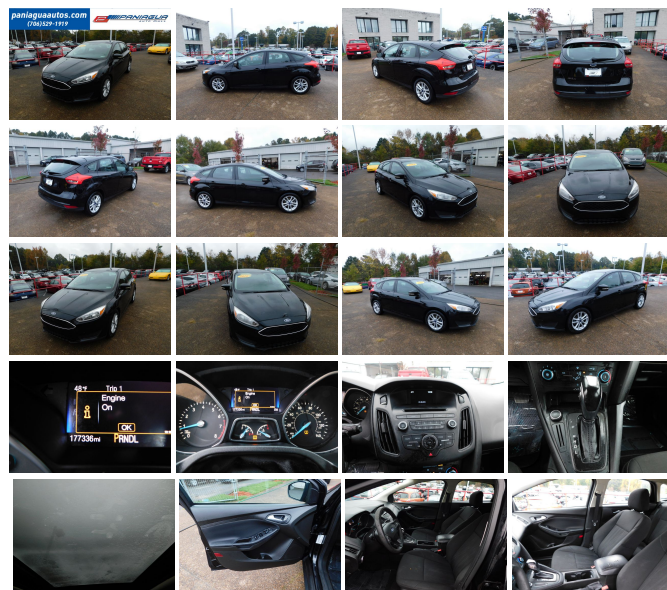

2016 Ford Focus SE

View this car on our website at paniaguaautos.com/7025548/ebrochure

Our Price **\$6,900**

Specifications:

Year:	2016
VIN:	1FADP3K25GL290392
Make:	Ford
Stock:	8098
Model/Trim:	Focus SE
Condition:	Pre-Owned
Body:	Sedan
Exterior:	Black
Engine:	2.0L 4 CYLINDER
Interior:	Black
Transmission:	AUTOMATIC
Mileage:	177,336
Drivetrain:	Front Wheel Drive
Economy:	City 26 / Highway 36

2016 FORD FOCUS SE 2.0L 4 CYLINDER AUTOMATIC NICE CLEAN CLOTH INTERIOR ALL POWER WE HAVE THE BEST SELECTION OF USED VEHICLES IN TOWN

2016 Ford Focus SE

Paniagua Auto Mall - 706-529-1919 & 423-472-4045 - View this car on our website at paniaguaautos.com/7025548/ebrochure

- Urethane Gear Shifter Material

Exterior

- Body-Colored Power Side Mirrors w/Convex Spotter, Manual Folding and Turn Signal Indicator
- Lip Spoiler- Tailgate/Rear Door Lock Included w/Power Door Locks - Tires: P215/55R16
- Wheels: 16" Painted Aluminum Alloy
- Auto On/Off Aero-Composite Halogen Headlamps w/Delay-Off
- Black Grille w/Chrome Accents
- Black Side Windows Trim and Black Front Windshield Trim - Body-Colored Door Handles
- Body-Colored Front Bumper- Body-Colored Rear Bumper- Clearcoat Paint
- Compact Spare Tire Mounted Inside Under Cargo
- Fixed Rear Window w/Fixed Interval Wiper, Heated Wiper Park and Defroster
- Fully Galvanized Steel Panels- Liftgate Rear Cargo Access- Light Tinted Glass
- Perimeter/Approach Lights- Steel Spare Wheel- Variable Intermittent Wipers