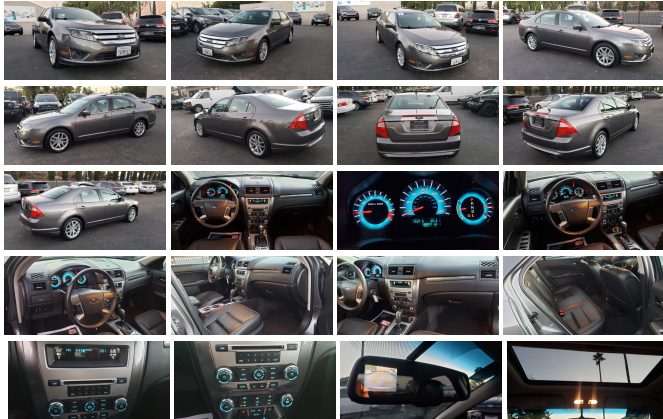

Our Price **\$10,988**

Specifications:

Year: 2010
VIN: 3FAHP0JA4AR280096
Make: Ford
Stock: A3165
Model/Trim: Fusion SEL
Condition: Pre-Owned
Body: Sedan
Exterior: Sterling Gray Metallic
Engine: 2.5L 16V I4 DURATEC ENGINE
Interior: Charcoal Black
Mileage: 100,290
Drivetrain: Front Wheel Drive
Economy: City 22 / Highway 31

2010 FORD FUSION SEL--2.5L 4 CYLINDER ENGINE---(**WITH LOW *100K MILES**)----WELL TAKEN CARE OF MILES---CLEAN TITLE---INCREDIBLE FORD RELIABILITY---SAFETY INSPECTION JUST DONE--VERY WELL MAINTAINED---COME BY AND LAY YOUR EYES ON THIS LOADED BEAUTY!!!

6-SPEED AUTOMATIC/ BACK UP CAMERA
FRONT LEATHER POWER DRIVERS SEATS
SONY AM/FM/CD PLAYER/MP3/AUX/SIRIUS
SATELLITE/BLUETOOTH PREMIUM SOUND SYSTEM
KEY-LESS ENTRY
(BI)-XENON SUPER WHITE LIGHTS
POWER GLASS MOONROOF--STEERING WHEEL
CONTROLS/BLIND SPOT MONITOR
POWER MIRRORS----POWER WINDOWS---POWER DOOR LOCKS
REAR FOLDING SEATS
TRACTION CONTROL
DUAL ICE COLD CLIMATE CONTROL & A/C
GREAT MPG

Mechanical

- 2.5L 16V I4 Duratec engine- 4-wheel anti-lock disc brakes
- 6-speed automatic transmission- Battery saver- Dual exhaust w/chrome tips
- Easy Fuel capless fuel filler- Front wheel drive- Front/rear stabilizer bars
- Pwr rack & pinion steering w/electric variable assist