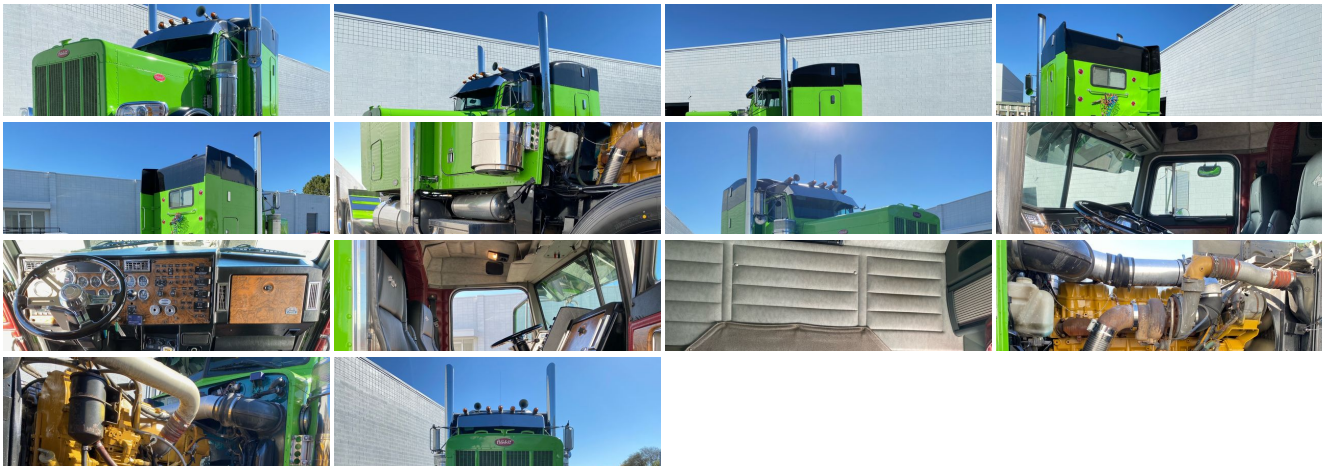

2000 Peterbilt 379 EXHD

Our Price \$0

View this vehicle on our website at bigcityrigs.com

[801-889-0714](tel:801-889-0714)

1090 S Pioneer Rd, Salt Lake City, UT 84104

Photos

Details

Contact

Specifications:

Year:	2000
VIN:	487888
Make:	Peterbilt
Model/Trim:	379 EXHD
Condition:	Pre-Owned
Exterior:	Green
Interior:	Black
Mileage:	1,000,000
Truck Type:	Semi - Sleeper Conventional

Vehicle Description

Peterbilt 379 EXHD
Pre Emission
E Log Exempt
Mid Roof Flat Top Sleeper
Cat 3406E - 5EK
15 Speed
265 Wheel Base
3:55 Ratio
265 Wheel Base
12 K Front / 38K Rear Axle
Air Ride Suspension
(2) 120 Fuel Tanks
Split Hydraulic Tank
22.5 Inch Rubber
Recent Motor Swap

No Blow By or Leaks
Ready for Work

Rust free California owned. This rig is super clean front to back. New 8 inch exhaust pipes, 22 inch bumper, drop visor, front & back fenders, steer tires, oil & filters, mattress, seats, steering wheel, lights, paint and more.