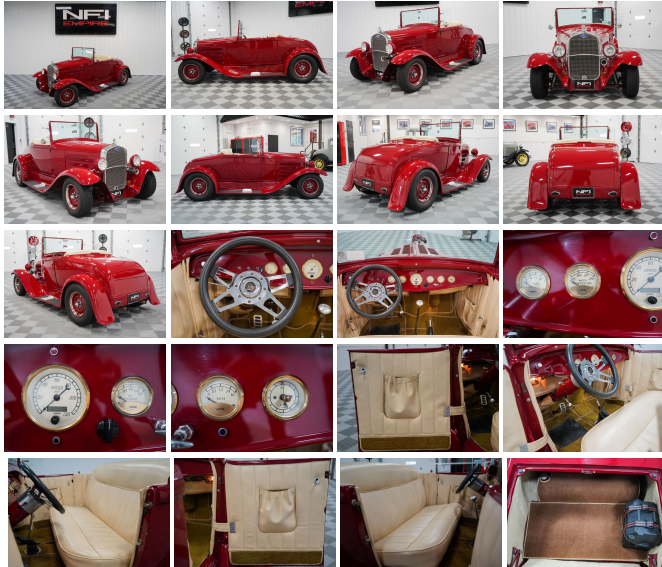

1930 Ford Model A R

NFI Empire - 814-746-4213 - View this car on our website at nfiempire.com/7022094/ebrochure