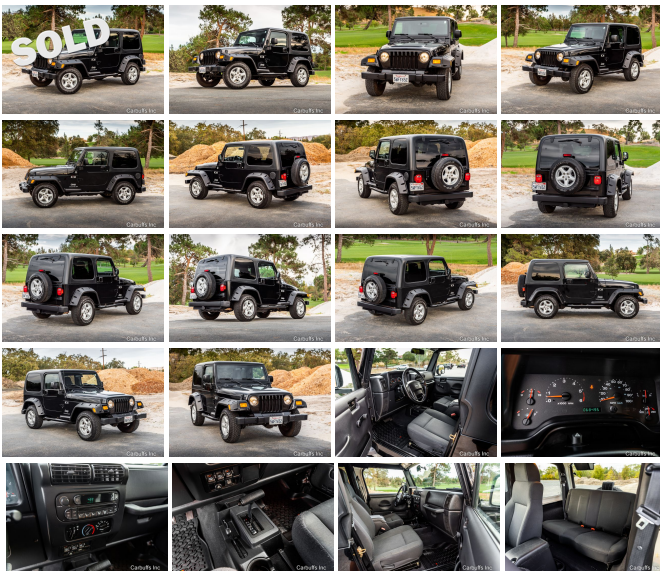

# 2006 Jeep Wrangler X

View this car on our website at [carbuffs.com/7020086/ebrochure](http://carbuffs.com/7020086/ebrochure)

Our Price **\$0**

## Specifications:

<b>Year:</b>	2006
<b>VIN:</b>	1J4FA39SX6P776983
<b>Make:</b>	Jeep
<b>Model/Trim:</b>	Wrangler X
<b>Condition:</b>	Pre-Owned
<b>Body:</b>	SUV
<b>Exterior:</b>	Black
<b>Engine:</b>	4.0L SMPI I6 "POWER TECH" ENGINE
<b>Interior:</b>	Dark Slate Gray Cloth
<b>Transmission:</b>	4-SPEED AUTOMATIC TRANSMISSION
<b>Mileage:</b>	68,495
<b>Drivetrain:</b>	4 Wheel Drive
<b>Economy:</b>	City 14 / Highway 18

Black exterior with slate gray cloth interior. Excellent 4.0L inline 6 cyl engine with automatic transmission. Ice cold air conditioning. Full metal doors with roll-up windows and factory hardtop. Sirius satellite radio with CD player and 7 speakers with subwoofer. Cruise control. Factory alloy wheels. Only 68k original miles. 2 local owners. Clean title and Carfax report. Runs and drives excellent.

### Exterior

- Easy folding soft top- Fender flares- Fold away mirrors- Side & rear plastic windows
- Variable intermittent windshield wipers