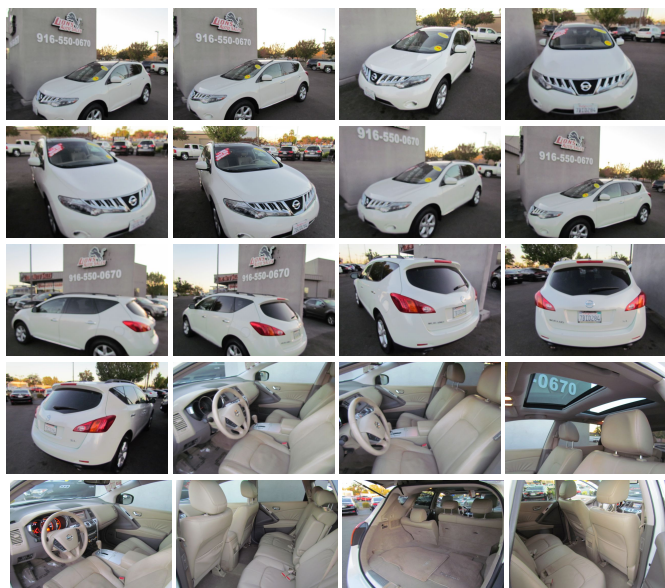

## 2010 Nissan Murano SL

View this car on our website at [lionsautosales.net/7016991/ebrochure](http://lionsautosales.net/7016991/ebrochure)

Our Price **\$10,995**

### Specifications:

<b>Year:</b>	2010
<b>VIN:</b>	JN8AZ1MUXAW006534
<b>Make:</b>	Nissan
<b>Model/Trim:</b>	Murano SL
<b>Condition:</b>	Pre-Owned
<b>Body:</b>	SUV
<b>Exterior:</b>	White
<b>Engine:</b>	3.5L DOHC 24-valve V6 engine
<b>Interior:</b>	Tan
<b>Mileage:</b>	91,895
<b>Drivetrain:</b>	Front Wheel Drive
<b>Economy:</b>	City 18 / Highway 23

### Exterior

- 18" 5-spoke alloy wheels w/center caps- Body-color front/rear bumpers
- Brushed aluminum rear bumper protector- Chrome door handles
- Folding body-color pwr mirrors- Front fog lamps- Halogen headlights
- Intermittent rear window wiper w/washer- LED rear lights- P235/65TR18 all-season tires
- Rear privacy glass- Roof rails- Speed-sensitive variable intermittent windshield wipers
- T165/90D18 temporary spare tire located under cargo area floor